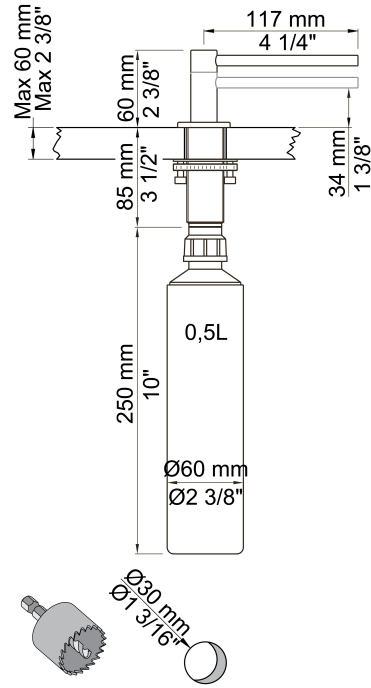

--

Date:
Client:
Project:

T36L

Deck-mounted soap dispenser with extended nozzle.
 pH neutral liquid soap can be used (pH value: 4,5 - 7,5).
 Viscosity: approx. 1500cP - 2000cP at 20°C.

Available in colors