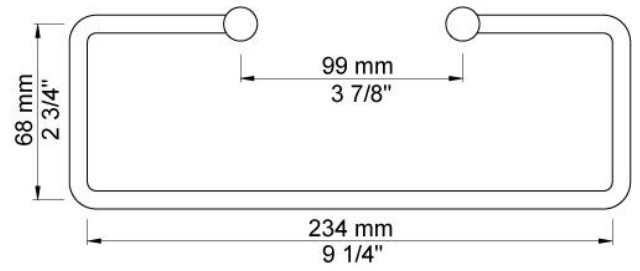

--

Date:
Client:
Project:

T15-BP

Towel holder without back plate.

Available in colors

Color 02, Grey	Color 21, Carmine red
Color 04, Light blue	Color 25, Pink
Color 05, Orange	Color 27, Matt black
Color 06, Light green	Color 28, Matt white
Color 08, Yellow	Color 40, Brushed stainless steel
Color 09, Dark grey	Color 60, Black
Color 12, Mocca	Color 61, Brushed black
Color 14, Bright red	Color 62, Deep black
Color 15, Dark blue	Color 63, Copper
Color 16, Polished chrome	Color 64, Brushed Copper
Color 17, Gloss black	Color 65, Gold
Color 18, White	Color 68, Silver
Color 19, Natural brass	Color 70, Brushed Gold
Color 20, Brushed chrome	