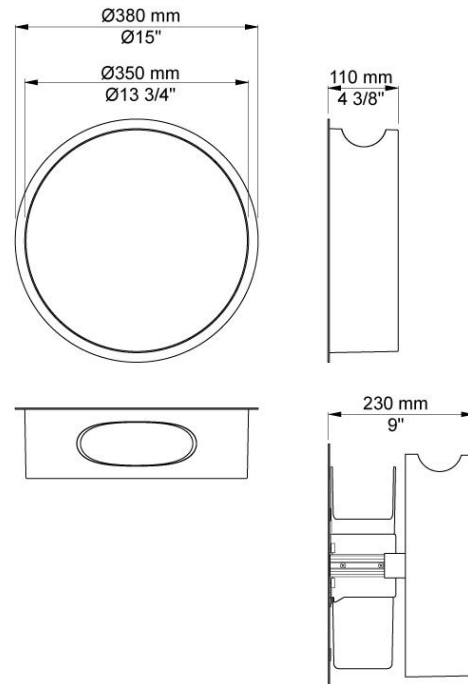

--

Date:
Client:
Project:

**RS3**

Retrofit waste bin.  
 Diameter incl. ring: 380 mm.  
 Depth: 110 mm.  
 Capacity 8 litre/60-90 tissues.  
 Bags for RS3 size 50 cm x 40 cm.  
 Surface colour white or black.  
 Consists of:  
 Ring, material: High polished chrome, natural brass, brushed chrome, brushed stainless steel or 15 different colours.  
 Container, material: PC/ABS laquered, surface colour white or black.