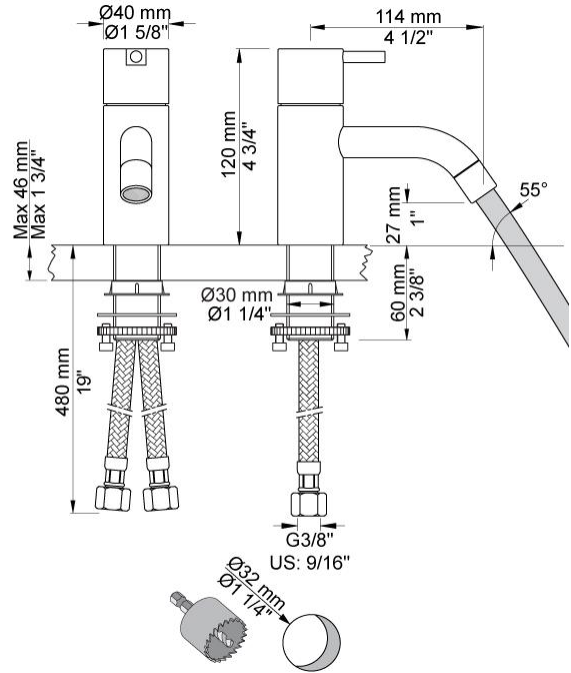

HV1

One-handle mixer with ceramic disc technology, fixed spout with water saving aerator. Height 120 mm.

Pipe size: 3/8". Hole cut out size: 32 mm.

Flow

	Psi:	14.5	29.0	43.5	58.0	72.5
HV1	(gal/min)	0.8	1.1	1.3	1.3	1.3
HV1¹⁾	(gal/min)	0.7	1.0	1.2	1.2	1.2

¹⁾ USA standard

Available in colors

Color 02, Grey	Color 21, Carmine red
Color 04, Light blue	Color 25, Pink
Color 05, Orange	Color 27, Matt black
Color 06, Light green	Color 28, Matt white
Color 08, Yellow	Color 40, Brushed stainless steel
Color 09, Dark grey	Color 60, Black
Color 12, Mocca	Color 61, Brushed black
Color 14, Bright red	Color 62, Deep black
Color 15, Dark blue	Color 63, Copper
Color 16, Polished chrome	Color 64, Brushed Copper
Color 17, Gloss black	Color 65, Gold
Color 18, White	Color 68, Silver
Color 19, Natural brass	Color 70, Brushed Gold
Color 20, Brushed chrome