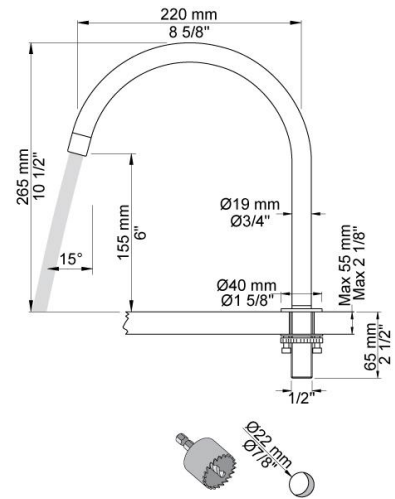

--

Date:
Client:
Project:

090H
Swivel spout.
Height 265 mm.
Hole cut out size: 22 mm.

500
One-handle table-mounted mixer.

Pipe size: 3/8"