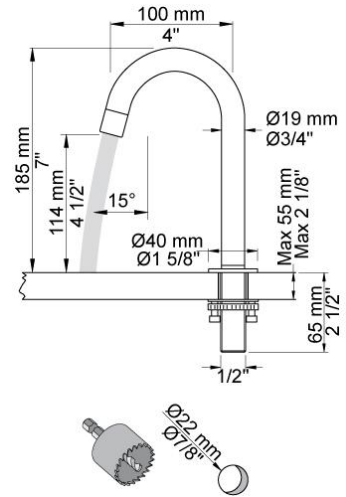

--

Date:
Client:
Project:

590B

One-handle mixer with ceramic disc technology for table mounting 500, with swivel spout 090B and water saving aerator. Height 185 mm. Hole cut out size, mixer: 42 mm. Hole cut out size, spout: 22 mm.

090B
Swivel spout.
Height 185 mm.
Hole cut out size: 22 mm.

500
One-handle table-mounted mixer.

Pipe size: 3/8"