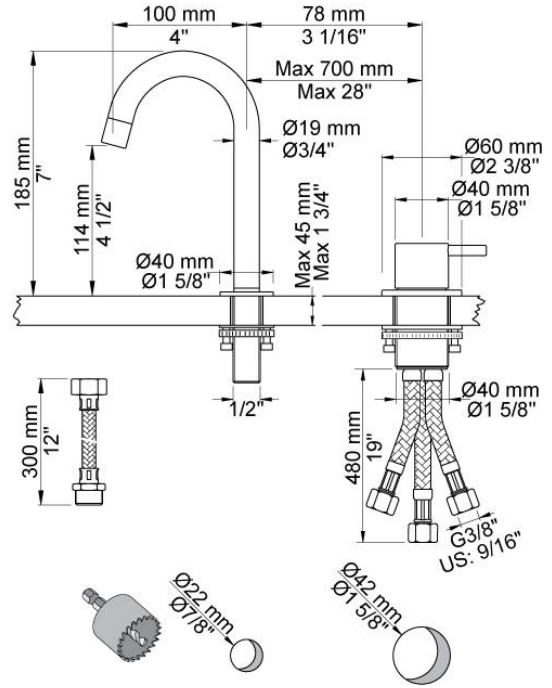

--

Date:
Client:
Project:

590B

One-handle mixer with ceramic disc technology for table mounting 500, with swivel spout 090B and water saving aerator. Height 185 mm. Hole cut out size, mixer: 42 mm. Hole cut out size, spout: 22 mm.

Flow

	Psi:	14.5	29.0	43.5	58.0	72.5
590B	(gal/min)	1.3	1.8	2.2	2.2	2.2
590B ¹⁾	(gal/min)	0.6	0.9	1.1	1.1	1.1

¹⁾ USA Standard

Available in colors

Color 02, Grey	Color 21, Carmine red
Color 04, Light blue	Color 25, Pink
Color 05, Orange	Color 27, Matt black
Color 06, Light green	Color 28, Matt white
Color 08, Yellow	Color 40, Brushed stainless steel
Color 09, Dark grey	Color 60, Black
Color 12, Mocca	Color 61, Brushed black
Color 14, Bright red	Color 62, Deep black
Color 15, Dark blue	Color 63, Copper
Color 16, Polished chrome	Color 64, Brushed Copper
Color 17, Gloss black	Color 65, Gold
Color 18, White	Color 68, Silver
Color 19, Natural brass	Color 70, Brushed Gold
Color 20, Brushed chrome	

090B
Swivel spout.
Height 185 mm.
Hole cut out size: 22 mm.

500
One-handle table-mounted mixer.

Pipe size: 3/8"