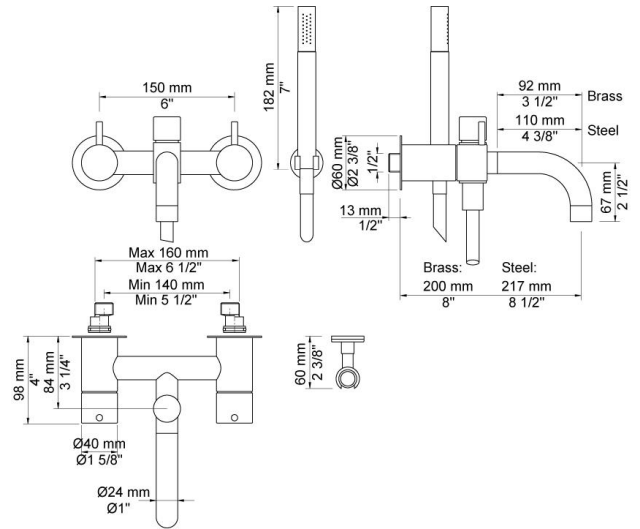

--

Date:
Client:
Project:

1641T8

Two-handle mixer with ¼ turn ceramic disc technology for surface mounting on solid wall. Bath spout with diverter for hand shower 1640, 3 pcs. 60 mm circular flanges 001G, hand shower holder T8.

Flow

	Psi:	14.5	29.0	43.5	58.0	72.5
1641T8	(gal/min)	3.2	4.5	5.5	6.4	7.2
T2	(gal/min)	1.8	2.5	3.0	3.5	3.9

Available in colors

Color 02, Grey	Color 21, Carmine red
Color 04, Light blue	Color 25, Pink
Color 05, Orange	Color 27, Matt black
Color 06, Light green	Color 28, Matt white
Color 08, Yellow	Color 40, Brushed stainless steel
Color 09, Dark grey	Color 60, Black
Color 12, Mocca	Color 61, Brushed black
Color 14, Bright red	Color 62, Deep black
Color 15, Dark blue	Color 63, Copper
Color 16, Polished chrome	Color 64, Brushed Copper
Color 17, Gloss black	Color 65, Gold
Color 18, White	Color 68, Silver
Color 19, Natural brass	Color 70, Brushed Gold
Color 20, Brushed chrome	

001G

60 mm circular flange. Hole Ø33 mm.

T2

Hand shower with 1.5 m hose.

T8

Hand shower holder for T2 for low mounting.