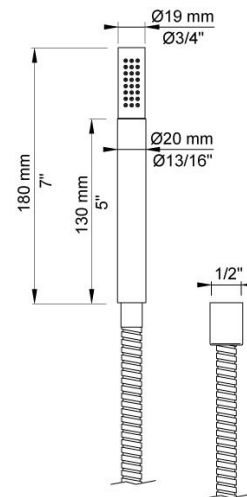

--

Date:
Client:
Project:

1641T8

Two-handle mixer with ¼ turn ceramic disc technology for surface mounting on solid wall. Bath spout with diverter for hand shower 1640, 3 pcs. 60 mm circular flanges 001G, hand shower holder T8.

001G

60 mm circular flange. Hole Ø33 mm.

T2

Hand shower with 1.5 m hose.

T8

Hand shower holder for T2 for low mounting.