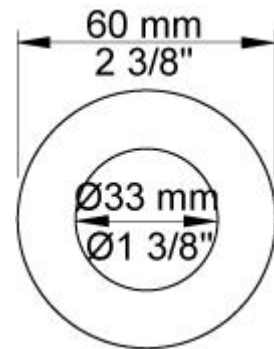

--

Date:
Client:
Project:

1641T8

Two-handle mixer with ¼ turn ceramic disc technology for surface mounting on solid wall. Bath spout with diverter for hand shower 1640, 3 pcs. 60 mm circular flanges 001G, hand shower holder T8.

001G

60 mm circular flange. Hole Ø33 mm.

T2

Hand shower with 1.5 m hose.

T8

Hand shower holder for T2 for low mounting.