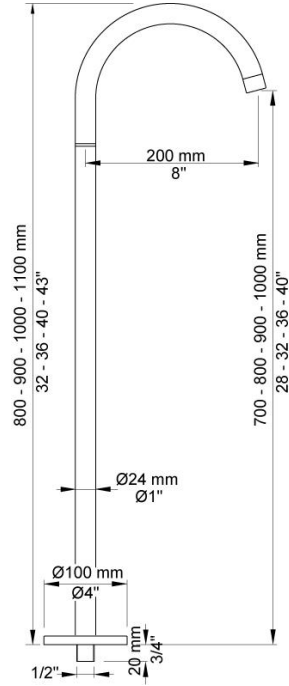

--

Date:
Client:
Project:

PSB Singapore

090FM

Floor-mounted bath spout

Flow

	Psi:	14.5	29.0	43.5	58.0	72.5
090FM	(gal/min)	4.6	6.5	7.9	7.9	7.9

Available in colors