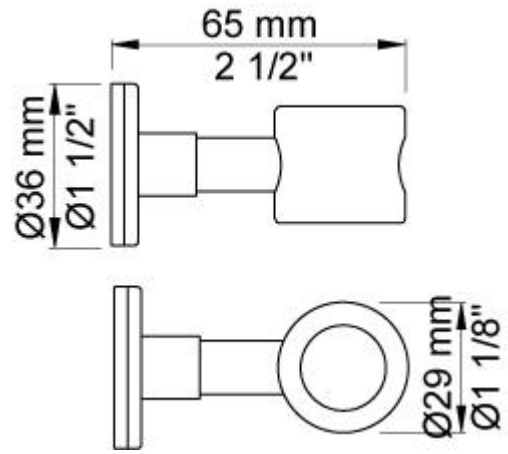

--

Date:
Client:
Project:

**T9**

Hand shower holder for T2 for high mounting.

**Available in colors**

Color 02, Grey	Color 21, Carmine red
Color 04, Light blue	Color 25, Pink
Color 05, Orange	Color 27, Matt black
Color 06, Light green	Color 28, Matt white
Color 08, Yellow	Color 40, Brushed stainless steel
Color 09, Dark grey	Color 60, Black
Color 12, Mocca	Color 61, Brushed black
Color 14, Bright red	Color 62, Deep black
Color 15, Dark blue	Color 63, Copper
Color 16, Polished chrome	Color 64, Brushed Copper
Color 17, Gloss black	Color 65, Gold
Color 18, White	Color 68, Silver
Color 19, Natural brass	Color 70, Brushed Gold
Color 20, Brushed chrome	