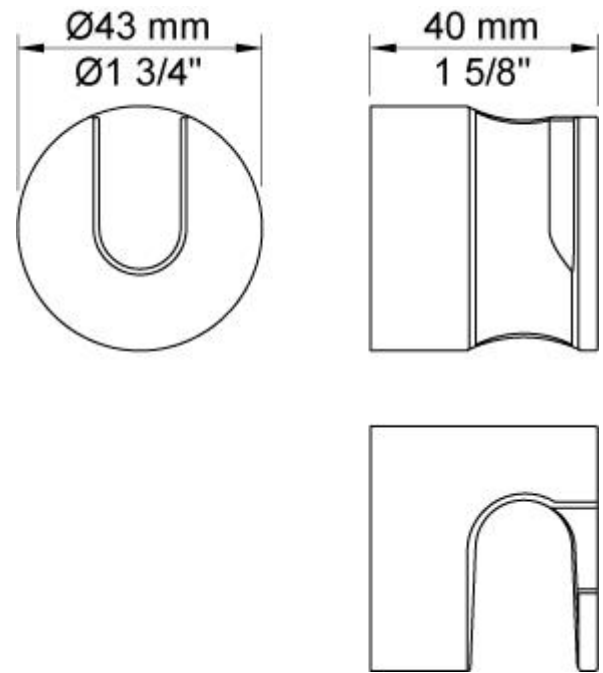

--

Date:
Client:
Project:

**T68**

T60 shower holder.

**Available in colors**

	Color 61, Brushed black
Color 16, Polished chrome	Color 63, Copper
Color 19, Natural brass	Color 64, Brushed Copper
Color 20, Brushed chrome	Color 65, Gold
Color 28, Matt white	Color 68, Silver
Color 40, Brushed stainless steel	Color 70, Brushed Gold
Color 60, Black	