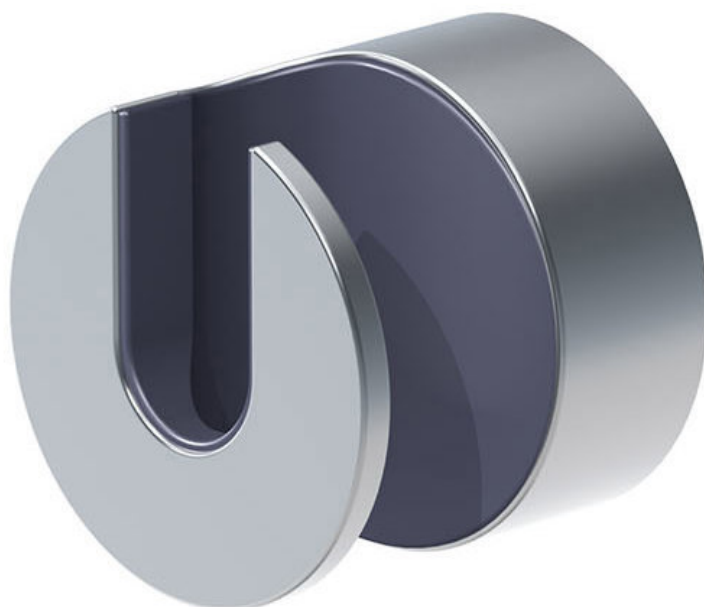

--

Date:
Client:
Project:

**T68**

T60 shower holder.

**Available in colors**

	Color 61, Brushed black
Color 16, Polished chrome	Color 63, Copper
Color 19, Natural brass	Color 64, Brushed Copper
Color 20, Brushed chrome	Color 65, Gold
Color 28, Matt white	Color 68, Silver
Color 40, Brushed stainless steel	Color 70, Brushed Gold
Color 60, Black	