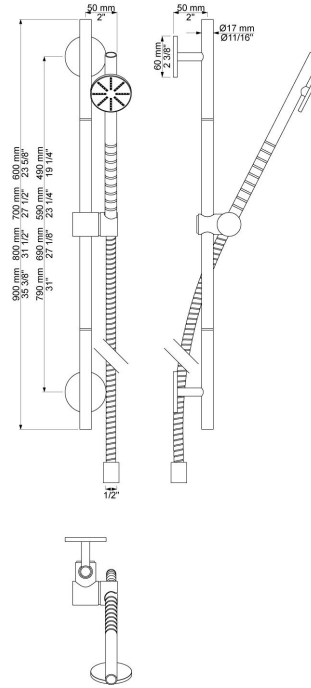

--

Date:
Client:
Project:

T65

Shower rail (Standard length 700 mm) with hand shower and hose T60.

Available in colors

Color 02, Grey	Color 21, Carmine red
Color 04, Light blue	Color 25, Pink
Color 05, Orange	Color 27, Matt black
Color 06, Light green	Color 28, Matt white
Color 08, Yellow	Color 40, Brushed stainless steel
Color 09, Dark grey	Color 60, Black
Color 12, Mocca	Color 61, Brushed black
Color 14, Bright red	Color 62, Deep black
Color 15, Dark blue	Color 63, Copper
Color 16, Polished chrome	Color 64, Brushed Copper
Color 17, Gloss black	Color 65, Gold
Color 18, White	Color 68, Silver
Color 19, Natural brass	Color 70, Brushed Gold
Color 20, Brushed chrome	