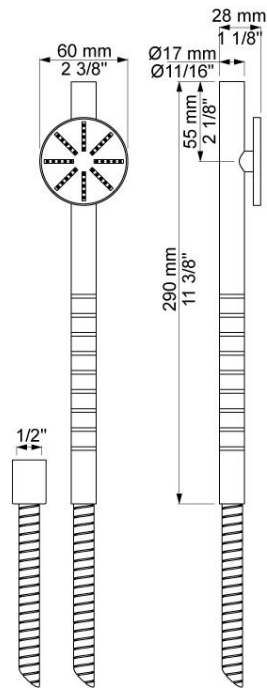

--

Date:
Client:
Project:

T60

Hand shower with 1.5 m hose

Available in colors

	Color 20, Brushed chrome
Color 02, Grey	Color 21, Carmine red
Color 04, Light blue	Color 25, Pink
Color 05, Orange	Color 27, Matt black
Color 06, Light green	Color 28, Matt white
Color 08, Yellow	Color 40, Brushed stainless steel
Color 09, Dark grey	Color 60, Black
Color 12, Mocca	Color 61, Brushed black
Color 14, Bright red	Color 63, Copper
Color 15, Dark blue	Color 64, Brushed Copper
Color 16, Polished chrome	Color 65, Gold
Color 17, Gloss black	Color 68, Silver
Color 18, White	Color 70, Brushed Gold
Color 19, Natural brass	