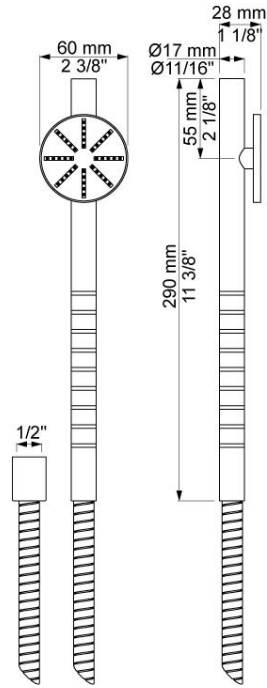

--

Date:
Client:
Project:

T60

Hand shower with 1.5 m hose

Available in colors

Color 02, Grey	Color 21, Carmine red
Color 04, Light blue	Color 25, Pink
Color 05, Orange	Color 27, Matt black
Color 06, Light green	Color 28, Matt white
Color 08, Yellow	Color 40, Brushed stainless steel
Color 09, Dark grey	Color 60, Black
Color 12, Mocca	Color 61, Brushed black
Color 14, Bright red	Color 62, Deep black
Color 15, Dark blue	Color 63, Copper
Color 16, Polished chrome	Color 64, Brushed Copper
Color 17, Gloss black	Color 65, Gold
Color 18, White	Color 68, Silver
Color 19, Natural brass	Color 70, Brushed Gold
Color 20, Brushed chrome	