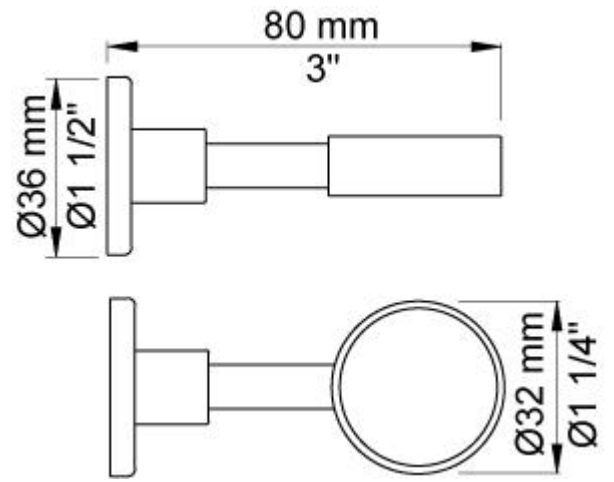

--

Date:
Client:
Project:

T5

Towel ring.

Available in colors

	Color 20, Brushed chrome
Color 02, Grey	Color 21, Carmine red
Color 04, Light blue	Color 25, Pink
Color 05, Orange	Color 27, Matt black
Color 06, Light green	Color 28, Matt white
Color 08, Yellow	Color 40, Brushed stainless steel
Color 09, Dark grey	Color 60, Black
Color 12, Mocca	Color 61, Brushed black
Color 14, Bright red	Color 63, Copper
Color 15, Dark blue	Color 64, Brushed Copper
Color 16, Polished chrome	Color 65, Gold
Color 17, Gloss black	Color 68, Silver
Color 18, White	Color 70, Brushed Gold
Color 19, Natural brass	