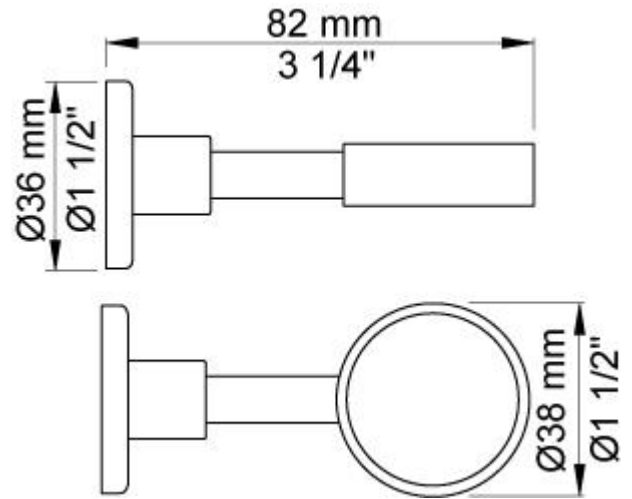

| |
|--|
| |
|--|

| |
|----------|
| Date: |
| Client: |
| Project: |

T4

Soap ring.

Available in colors

| | |
|---------------------------|-----------------------------------|
| | Color 20, Brushed chrome |
| Color 02, Grey | Color 21, Carmine red |
| Color 04, Light blue | Color 25, Pink |
| Color 05, Orange | Color 27, Matt black |
| Color 06, Light green | Color 28, Matt white |
| Color 08, Yellow | Color 40, Brushed stainless steel |
| Color 09, Dark grey | Color 60, Black |
| Color 12, Mocca | Color 61, Brushed black |
| Color 14, Bright red | Color 63, Copper |
| Color 15, Dark blue | Color 64, Brushed Copper |
| Color 16, Polished chrome | Color 65, Gold |
| Color 17, Gloss black | Color 68, Silver |
| Color 18, White | Color 70, Brushed Gold |
| Color 19, Natural brass | |