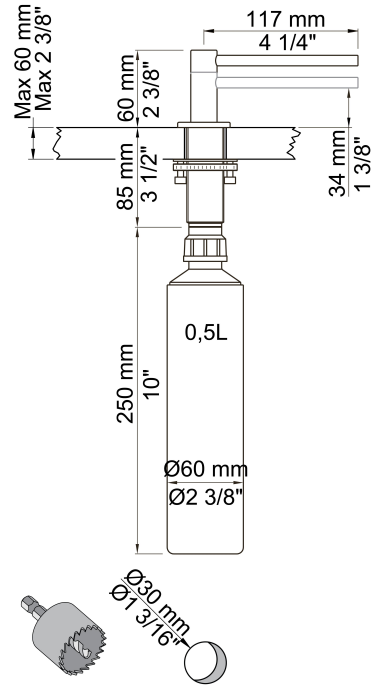

| |
|--|
| |
|--|

| |
|----------|
| Date: |
| Client: |
| Project: |

T36L

Deck-mounted soap dispenser with extended nozzle. pH neutral liquid soap can be used (pH value: 4,5 - 7,5). Viscosity: approx. 1500cP - 2000cP at 20°C.