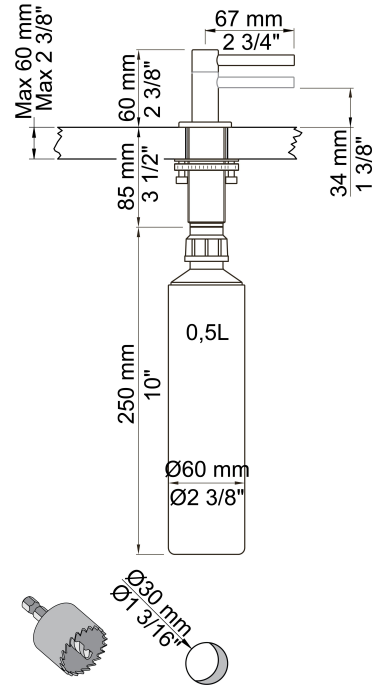

--

Date:
Client:
Project:

T36

Deck-mounted soap dispenser. pH neutral liquid soap can be used (pH value: 4,5 - 7,5).
 Viscosity: approx. 1500cP - 2000cP at 20°C.

Available in colors

Color 16, Polished chrome	Color 62, Deep black
Color 19, Natural brass	Color 63, Copper
Color 20, Brushed chrome	Color 64, Brushed Copper
Color 40, Brushed stainless steel	Color 65, Gold
Color 60, Black	Color 68, Silver
Color 61, Brushed black	Color 70, Brushed Gold