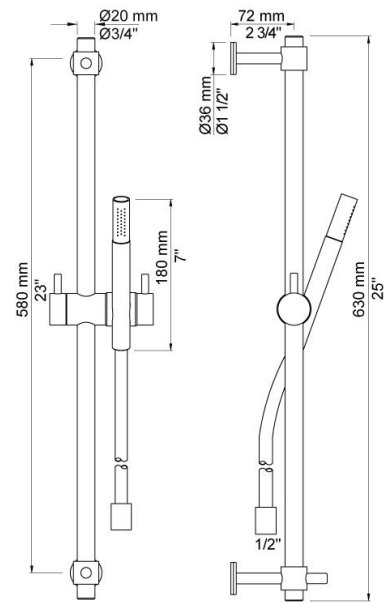

--

Date:
Client:
Project:

---

**T34**

Shower rail with hand shower T2.

**Available in colors**

	Color 20, Brushed chrome
Color 02, Grey	Color 21, Carmine red
Color 04, Light blue	Color 25, Pink
Color 05, Orange	Color 27, Matt black
Color 06, Light green	Color 28, Matt white
Color 08, Yellow	Color 40, Brushed stainless steel
Color 09, Dark grey	Color 60, Black
Color 12, Mocca	Color 61, Brushed black
Color 14, Bright red	Color 63, Copper
Color 15, Dark blue	Color 64, Brushed Copper
Color 16, Polished chrome	Color 65, Gold
Color 17, Gloss black	Color 68, Silver
Color 18, White	Color 70, Brushed Gold
Color 19, Natural brass	