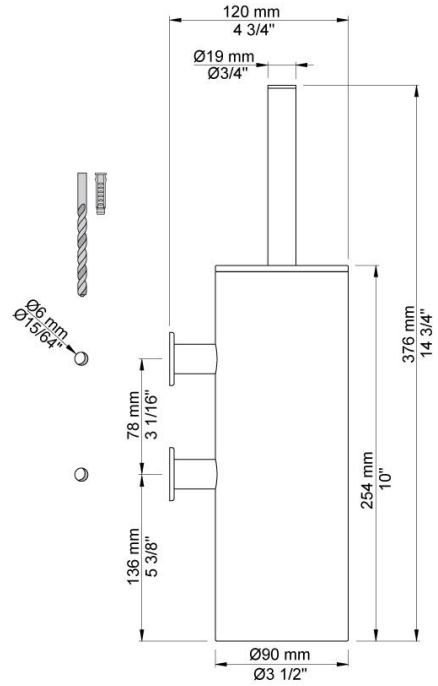

--

Date:
Client:
Project:

T33

Toilet brush holder for wall mounting.

Available in colors

Color 02, Grey	Color 21, Carmine red
Color 04, Light blue	Color 25, Pink
Color 05, Orange	Color 27, Matt black
Color 06, Light green	Color 28, Matt white
Color 08, Yellow	Color 40, Brushed stainless steel
Color 09, Dark grey	Color 60, Black
Color 12, Mocca	Color 61, Brushed black
Color 14, Bright red	Color 62, Deep black
Color 15, Dark blue	Color 63, Copper
Color 16, Polished chrome	Color 64, Brushed Copper
Color 17, Gloss black	Color 65, Gold
Color 18, White	Color 68, Silver
Color 19, Natural brass	Color 70, Brushed Gold
Color 20, Brushed chrome	