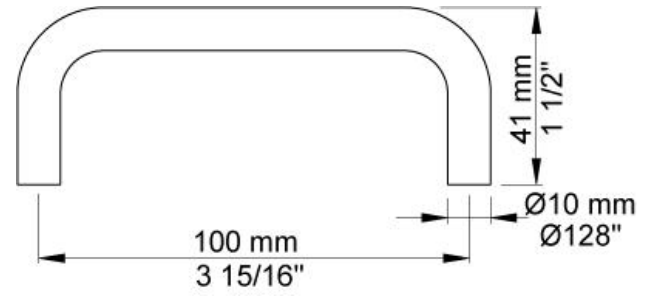

--

Date:
Client:
Project:

T30

Drawer pull, 1 pc.

Available in colors

Color 02, Grey	Color 20, Brushed chrome
Color 04, Light blue	Color 21, Carmine red
Color 05, Orange	Color 25, Pink
Color 06, Light green	Color 27, Matt black
Color 08, Yellow	Color 28, Matt white
Color 09, Dark grey	Color 60, Black
Color 12, Mocca	Color 61, Brushed black
Color 14, Bright red	Color 62, Deep black
Color 15, Dark blue	Color 63, Copper
Color 16, Polished chrome	Color 64, Brushed Copper
Color 17, Gloss black	Color 65, Gold
Color 18, White	Color 68, Silver
Color 19, Natural brass	Color 70, Brushed Gold