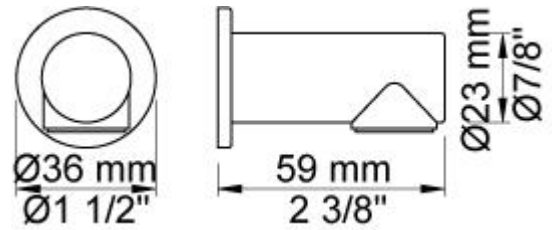

--

Date:
Client:
Project:

T3

Soap magnet.

Available in colors

	Color 20, Brushed chrome
Color 02, Grey	Color 21, Carmine red
Color 04, Light blue	Color 25, Pink
Color 05, Orange	Color 27, Matt black
Color 06, Light green	Color 28, Matt white
Color 08, Yellow	Color 40, Brushed stainless steel
Color 09, Dark grey	Color 60, Black
Color 12, Mocca	Color 61, Brushed black
Color 14, Bright red	Color 63, Copper
Color 15, Dark blue	Color 64, Brushed Copper
Color 16, Polished chrome	Color 65, Gold
Color 17, Gloss black	Color 68, Silver
Color 18, White	Color 70, Brushed Gold
Color 19, Natural brass	