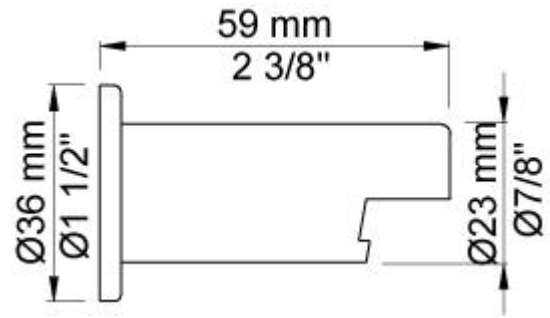

| |
|--|
| |
|--|

| |
|----------|
| Date: |
| Client: |
| Project: |

T27

Bottle opener.

**Available in colors**

| | |
|---------------------------|--------------------------|
| | Color 19, Natural brass |
| Color 02, Grey | Color 20, Brushed chrome |
| Color 04, Light blue | Color 21, Carmine red |
| Color 05, Orange | Color 25, Pink |
| Color 06, Light green | Color 27, Matt black |
| Color 08, Yellow | Color 28, Matt white |
| Color 09, Dark grey | Color 60, Black |
| Color 12, Mocca | Color 61, Brushed black |
| Color 14, Bright red | Color 63, Copper |
| Color 15, Dark blue | Color 64, Brushed Copper |
| Color 16, Polished chrome | Color 65, Gold |
| Color 17, Gloss black | Color 68, Silver |
| Color 18, White | Color 70, Brushed Gold |