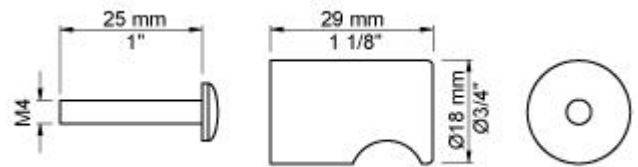

--

Date:
Client:
Project:

**T26**

Drawer pull, 1 pc.

**Available in colors**

	Color 19, Natural brass
Color 02, Grey	Color 20, Brushed chrome
Color 04, Light blue	Color 21, Carmine red
Color 05, Orange	Color 25, Pink
Color 06, Light green	Color 27, Matt black
Color 08, Yellow	Color 28, Matt white
Color 09, Dark grey	Color 60, Black
Color 12, Mocca	Color 61, Brushed black
Color 14, Bright red	Color 63, Copper
Color 15, Dark blue	Color 64, Brushed Copper
Color 16, Polished chrome	Color 65, Gold
Color 17, Gloss black	Color 68, Silver
Color 18, White	Color 70, Brushed Gold