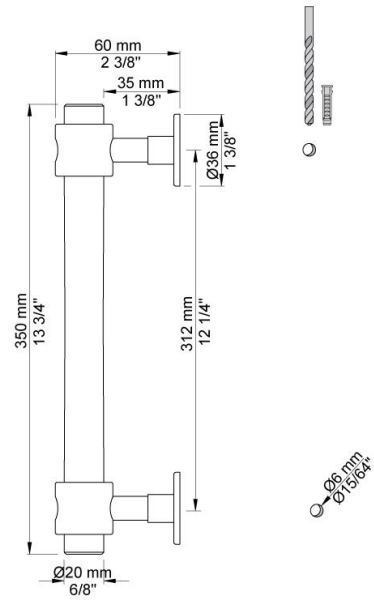

--

Date:
Client:
Project:

**T23**

Grab rail.

**Available in colors**

	Color 20, Brushed chrome
Color 02, Grey	Color 21, Carmine red
Color 04, Light blue	Color 25, Pink
Color 05, Orange	Color 27, Matt black
Color 06, Light green	Color 28, Matt white
Color 08, Yellow	Color 40, Brushed stainless steel
Color 09, Dark grey	Color 60, Black
Color 12, Mocca	Color 61, Brushed black
Color 14, Bright red	Color 63, Copper
Color 15, Dark blue	Color 64, Brushed Copper
Color 16, Polished chrome	Color 65, Gold
Color 17, Gloss black	Color 68, Silver
Color 18, White	Color 70, Brushed Gold
Color 19, Natural brass	