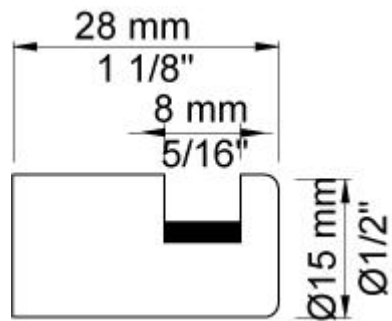

--

Date:
Client:
Project:

T20

Mirror holder, 4 pcs.

Available in colors

	Color 20, Brushed chrome
Color 02, Grey	Color 21, Carmine red
Color 04, Light blue	Color 25, Pink
Color 05, Orange	Color 27, Matt black
Color 06, Light green	Color 28, Matt white
Color 08, Yellow	Color 40, Brushed stainless steel
Color 09, Dark grey	Color 60, Black
Color 12, Mocca	Color 61, Brushed black
Color 14, Bright red	Color 63, Copper
Color 15, Dark blue	Color 64, Brushed Copper
Color 16, Polished chrome	Color 65, Gold
Color 17, Gloss black	Color 68, Silver
Color 18, White	Color 70, Brushed Gold
Color 19, Natural brass	