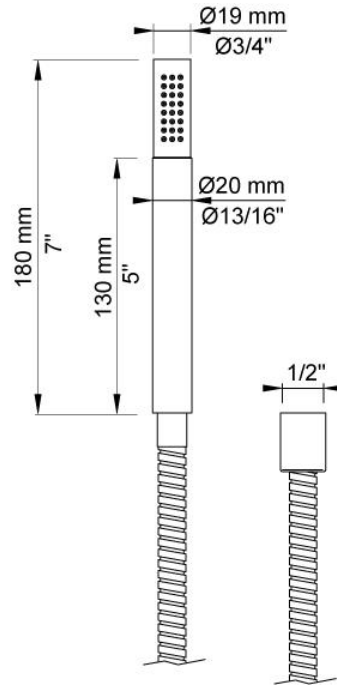

--

Date:
Client:
Project:

T2

Hand shower with 1.5 m hose.

Flow

	Bar:	1.0	2.0	3.0	4.0	5.0
T2 ¹⁾	(l/min)	5.2	7.3	9.0	9.0	9.0

¹⁾ 070

Available in colors