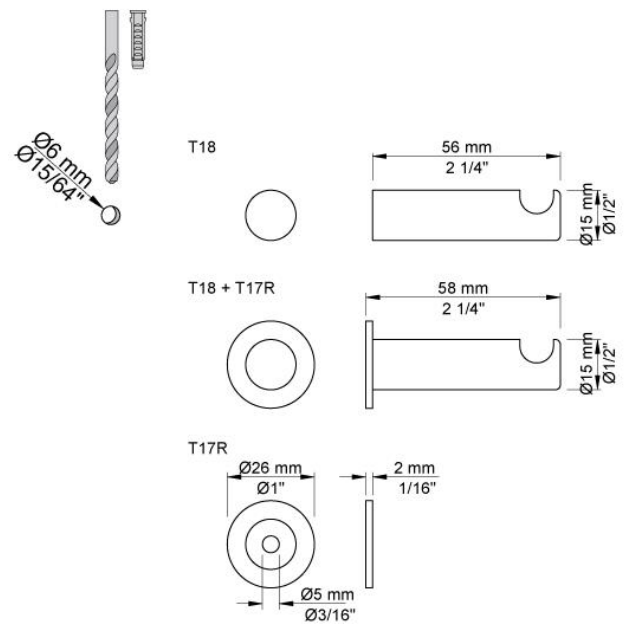

--

Date:
Client:
Project:

T18

Towel hook, 56 mm, 4 pcs.

Available in colors

	Color 20, Brushed chrome
Color 02, Grey	Color 21, Carmine red
Color 04, Light blue	Color 25, Pink
Color 05, Orange	Color 27, Matt black
Color 06, Light green	Color 28, Matt white
Color 08, Yellow	Color 40, Brushed stainless steel
Color 09, Dark grey	Color 60, Black
Color 12, Mocca	Color 61, Brushed black
Color 14, Bright red	Color 63, Copper
Color 15, Dark blue	Color 64, Brushed Copper
Color 16, Polished chrome	Color 65, Gold
Color 17, Gloss black	Color 68, Silver
Color 18, White	Color 70, Brushed Gold
Color 19, Natural brass	