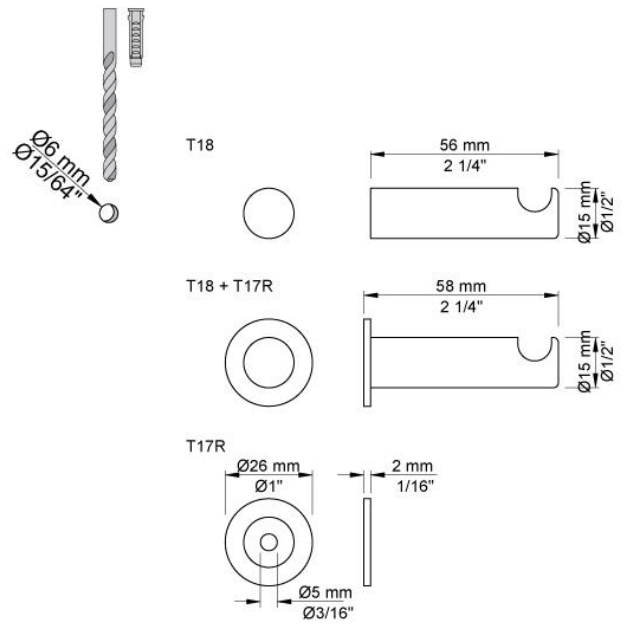

--

Date:
Client:
Project:

T18

Towel hook, 56 mm, 4 pcs.

Available in colors

Color 02, Grey	Color 21, Carmine red
Color 04, Light blue	Color 25, Pink
Color 05, Orange	Color 27, Matt black
Color 06, Light green	Color 28, Matt white
Color 08, Yellow	Color 40, Brushed stainless steel
Color 09, Dark grey	Color 60, Black
Color 12, Mocca	Color 61, Brushed black
Color 14, Bright red	Color 62, Deep black
Color 15, Dark blue	Color 63, Copper
Color 16, Polished chrome	Color 64, Brushed Copper
Color 17, Gloss black	Color 65, Gold
Color 18, White	Color 68, Silver
Color 19, Natural brass	Color 70, Brushed Gold
Color 20, Brushed chrome	