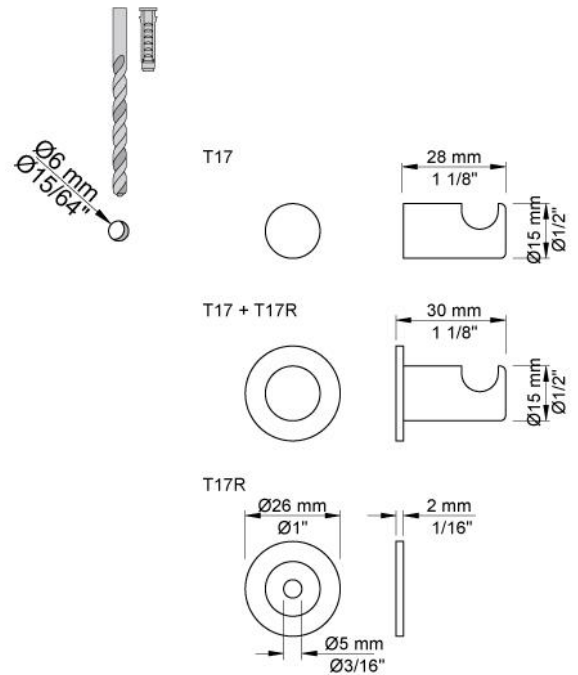

--

Date:
Client:
Project:

T17

Towel hook, 28 mm, 4 pcs.

Available in colors

	Color 20, Brushed chrome
Color 02, Grey	Color 21, Carmine red
Color 04, Light blue	Color 25, Pink
Color 05, Orange	Color 27, Matt black
Color 06, Light green	Color 28, Matt white
Color 08, Yellow	Color 40, Brushed stainless steel
Color 09, Dark grey	Color 60, Black
Color 12, Mocca	Color 61, Brushed black
Color 14, Bright red	Color 63, Copper
Color 15, Dark blue	Color 64, Brushed Copper
Color 16, Polished chrome	Color 65, Gold
Color 17, Gloss black	Color 68, Silver
Color 18, White	Color 70, Brushed Gold
Color 19, Natural brass	