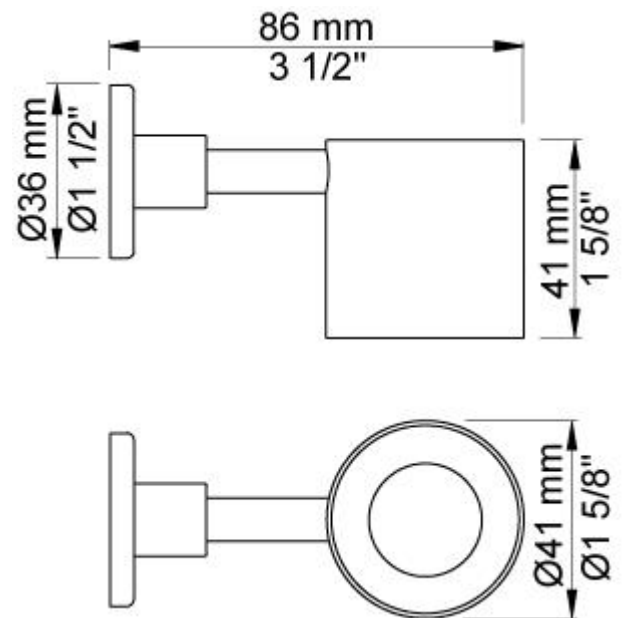

Date:

Client:

Project:

T16

Toothpaste tube holder.

**Available in colors**

	Color 19, Natural brass
Color 02, Grey	Color 20, Brushed chrome
Color 04, Light blue	Color 21, Carmine red
Color 05, Orange	Color 25, Pink
Color 06, Light green	Color 27, Matt black
Color 08, Yellow	Color 28, Matt white
Color 09, Dark grey	Color 60, Black
Color 12, Mocca	Color 61, Brushed black
Color 14, Bright red	Color 63, Copper
Color 15, Dark blue	Color 64, Brushed Copper
Color 16, Polished chrome	Color 65, Gold
Color 17, Gloss black	Color 68, Silver
Color 18, White	Color 70, Brushed Gold