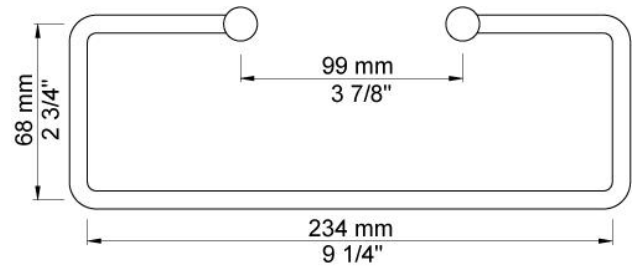

--

Date:
Client:
Project:

T15-BP

Towel holder without back plate.

Available in colors

	Color 20, Brushed chrome
Color 02, Grey	Color 21, Carmine red
Color 04, Light blue	Color 25, Pink
Color 05, Orange	Color 27, Matt black
Color 06, Light green	Color 28, Matt white
Color 08, Yellow	Color 40, Brushed stainless steel
Color 09, Dark grey	Color 60, Black
Color 12, Mocca	Color 61, Brushed black
Color 14, Bright red	Color 63, Copper
Color 15, Dark blue	Color 64, Brushed Copper
Color 16, Polished chrome	Color 65, Gold
Color 17, Gloss black	Color 68, Silver
Color 18, White	Color 70, Brushed Gold
Color 19, Natural brass	