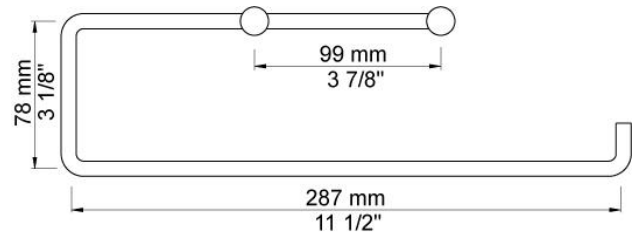

--

Date:
Client:
Project:

T13L-BP

Double toilet roll holder or kitchen roll holder, 187 mm. Without back plate.

Available in colors

	Color 20, Brushed chrome
Color 02, Grey	Color 21, Carmine red
Color 04, Light blue	Color 25, Pink
Color 05, Orange	Color 27, Matt black
Color 06, Light green	Color 28, Matt white
Color 08, Yellow	Color 40, Brushed stainless steel
Color 09, Dark grey	Color 60, Black
Color 12, Mocca	Color 61, Brushed black
Color 14, Bright red	Color 63, Copper
Color 15, Dark blue	Color 64, Brushed Copper
Color 16, Polished chrome	Color 65, Gold
Color 17, Gloss black	Color 68, Silver
Color 18, White	Color 70, Brushed Gold
Color 19, Natural brass	