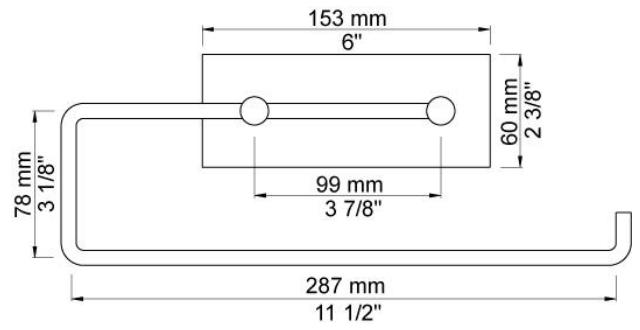

--

Date:
Client:
Project:

T13L

Double toilet roll holder or kitchen roll holder with extended bar.

Available in colors

	Color 20, Brushed chrome
Color 02, Grey	Color 21, Carmine red
Color 04, Light blue	Color 25, Pink
Color 05, Orange	Color 27, Matt black
Color 06, Light green	Color 28, Matt white
Color 08, Yellow	Color 40, Brushed stainless steel
Color 09, Dark grey	Color 60, Black
Color 12, Mocca	Color 61, Brushed black
Color 14, Bright red	Color 63, Copper
Color 15, Dark blue	Color 64, Brushed Copper
Color 16, Polished chrome	Color 65, Gold
Color 17, Gloss black	Color 68, Silver
Color 18, White	Color 70, Brushed Gold
Color 19, Natural brass	