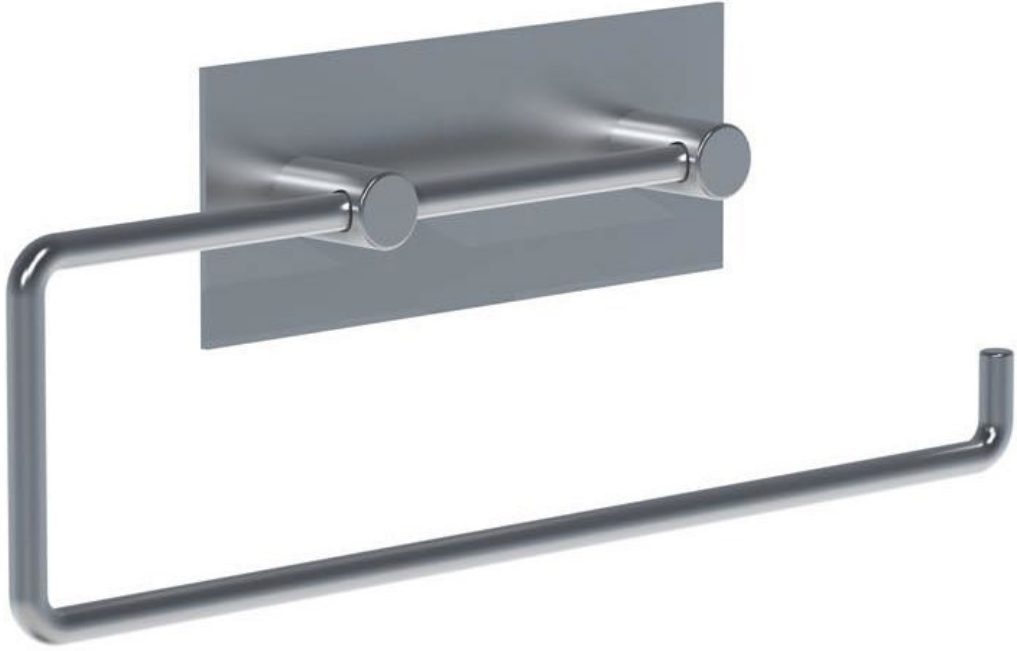

--

Date:
Client:
Project:

T13L

Double toilet roll holder or kitchen roll holder with extended bar.

Available in colors

	Color 20, Brushed chrome
Color 02, Grey	Color 21, Carmine red
Color 04, Light blue	Color 25, Pink
Color 05, Orange	Color 27, Matt black
Color 06, Light green	Color 28, Matt white
Color 08, Yellow	Color 40, Brushed stainless steel
Color 09, Dark grey	Color 60, Black
Color 12, Mocca	Color 61, Brushed black
Color 14, Bright red	Color 63, Copper
Color 15, Dark blue	Color 64, Brushed Copper
Color 16, Polished chrome	Color 65, Gold
Color 17, Gloss black	Color 68, Silver
Color 18, White	Color 70, Brushed Gold
Color 19, Natural brass	