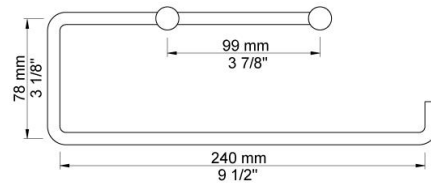

--

Date:
Client:
Project:

**T13-BP**

Double toilet roll holder or kitchen roll holder without back plate.

**Available in colors**

Color 02, Grey	Color 21, Carmine red
Color 04, Light blue	Color 25, Pink
Color 05, Orange	Color 27, Matt black
Color 06, Light green	Color 28, Matt white
Color 08, Yellow	Color 40, Brushed stainless steel
Color 09, Dark grey	Color 60, Black
Color 12, Mocca	Color 61, Brushed black
Color 14, Bright red	Color 62, Deep black
Color 15, Dark blue	Color 63, Copper
Color 16, Polished chrome	Color 64, Brushed Copper
Color 17, Gloss black	Color 65, Gold
Color 18, White	Color 68, Silver
Color 19, Natural brass	Color 70, Brushed Gold
Color 20, Brushed chrome	