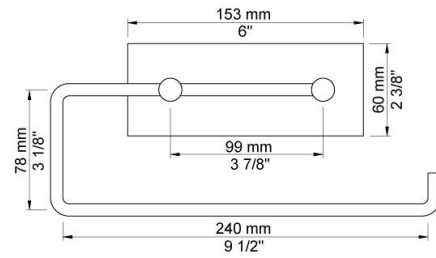

--

Date:
Client:
Project:

**T13**

Double toilet roll holder or kitchen roll holder.

**Available in colors**

Color 02, Grey	Color 21, Carmine red
Color 04, Light blue	Color 25, Pink
Color 05, Orange	Color 27, Matt black
Color 06, Light green	Color 28, Matt white
Color 08, Yellow	Color 40, Brushed stainless steel
Color 09, Dark grey	Color 60, Black
Color 12, Mocca	Color 61, Brushed black
Color 14, Bright red	Color 62, Deep black
Color 15, Dark blue	Color 63, Copper
Color 16, Polished chrome	Color 64, Brushed Copper
Color 17, Gloss black	Color 65, Gold
Color 18, White	Color 68, Silver
Color 19, Natural brass	Color 70, Brushed Gold
Color 20, Brushed chrome	