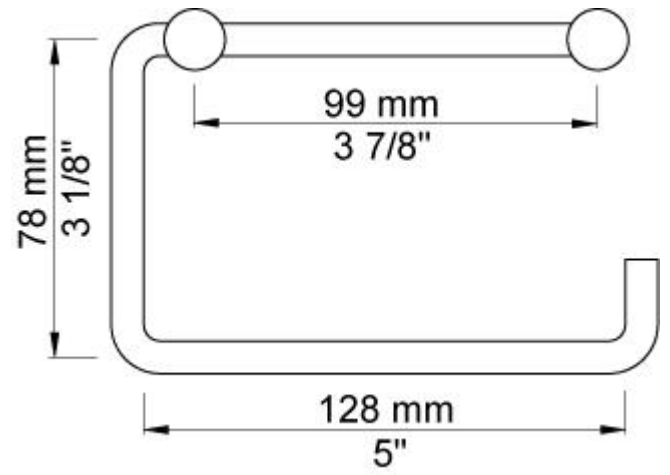

--

Date:
Client:
Project:

T12-BP

Toilet roll holder without back plate.

Available in colors

	Color 20, Brushed chrome
Color 02, Grey	Color 21, Carmine red
Color 04, Light blue	Color 25, Pink
Color 05, Orange	Color 27, Matt black
Color 06, Light green	Color 28, Matt white
Color 08, Yellow	Color 40, Brushed stainless steel
Color 09, Dark grey	Color 60, Black
Color 12, Mocca	Color 61, Brushed black
Color 14, Bright red	Color 63, Copper
Color 15, Dark blue	Color 64, Brushed Copper
Color 16, Polished chrome	Color 65, Gold
Color 17, Gloss black	Color 68, Silver
Color 18, White	Color 70, Brushed Gold
Color 19, Natural brass	