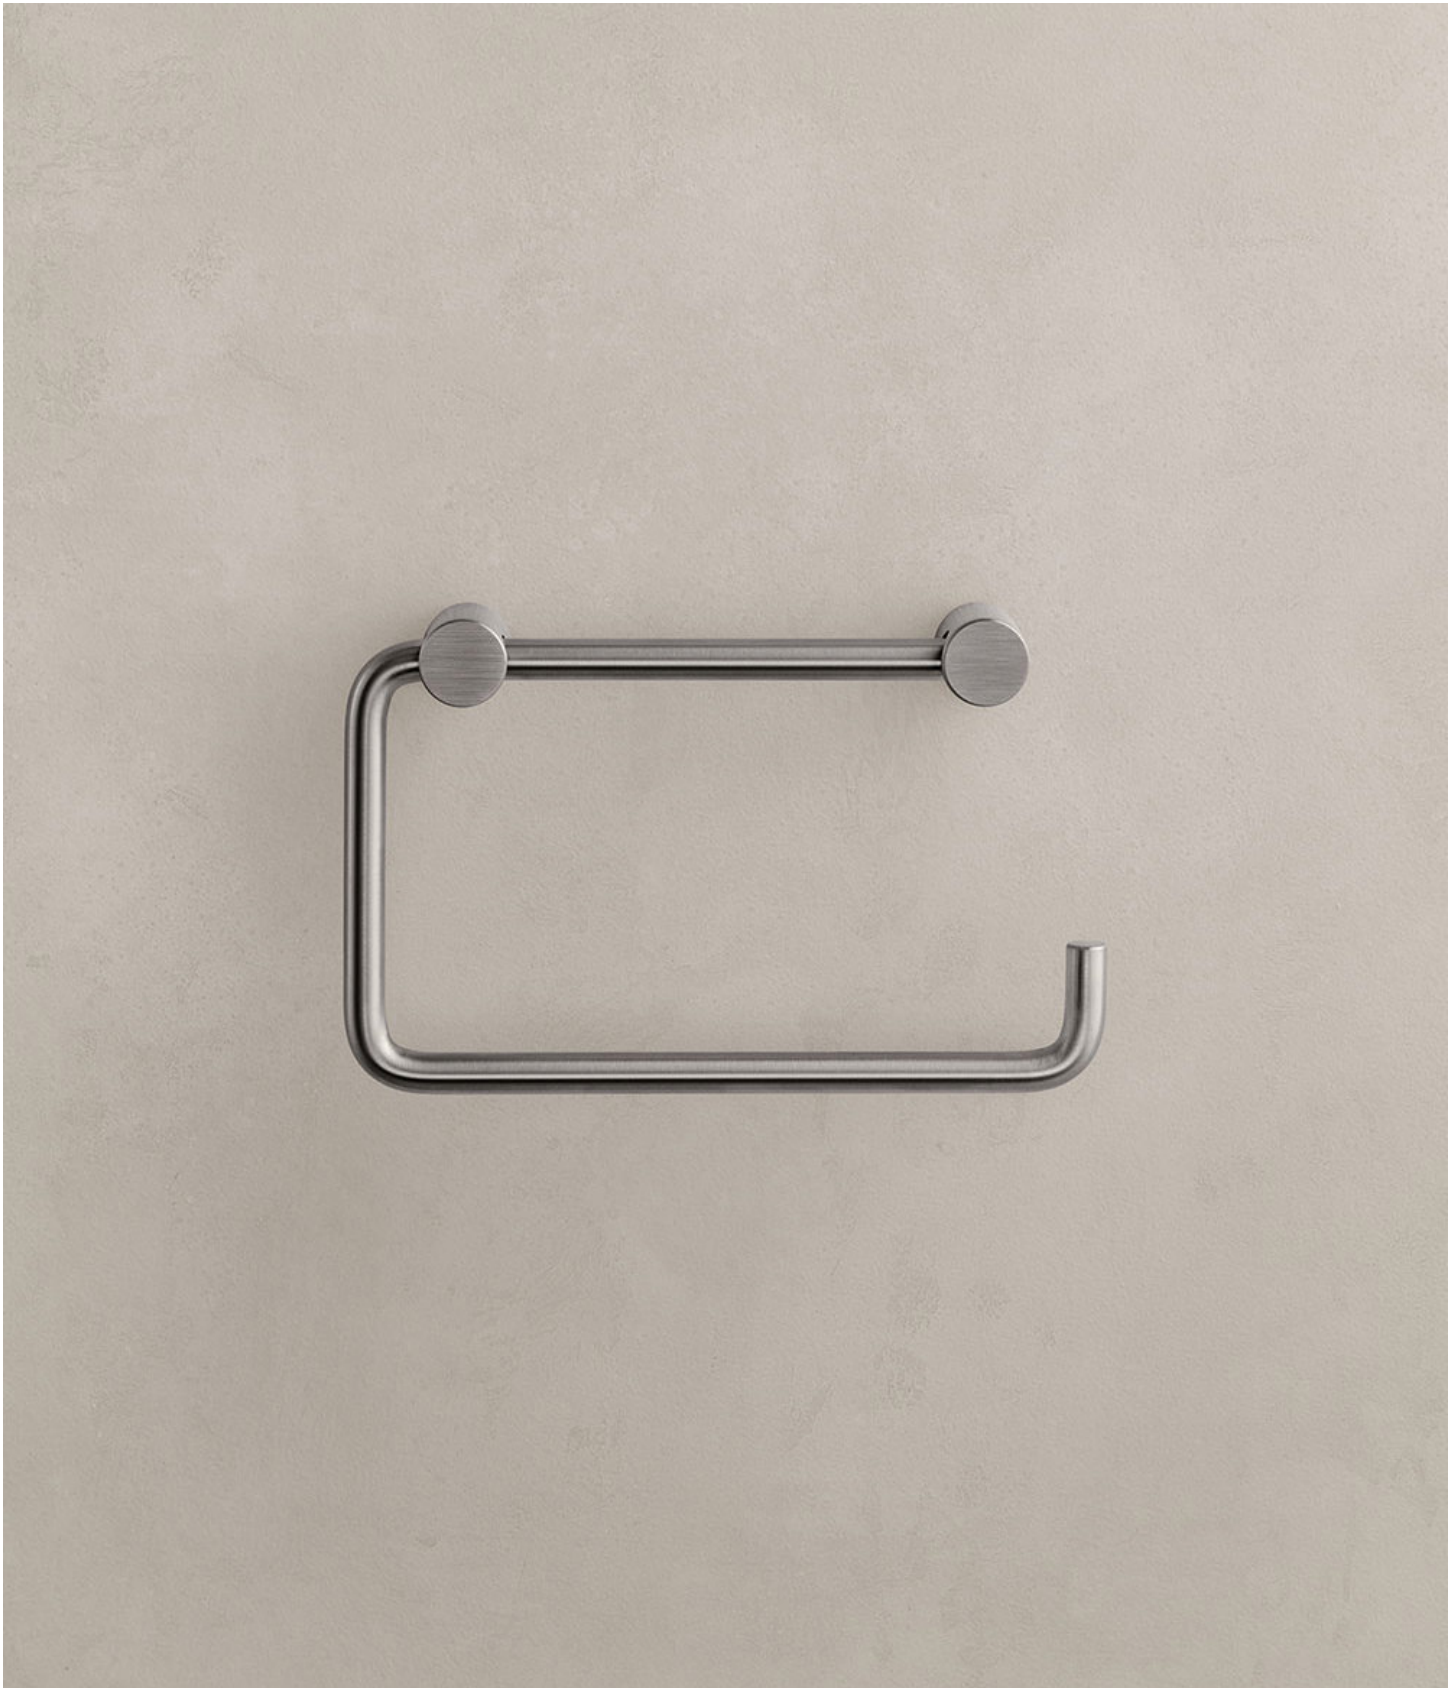

--

Date:
Client:
Project:

T12-BP

Toilet roll holder without back plate.

Available in colors

	Color 20, Brushed chrome
Color 02, Grey	Color 21, Carmine red
Color 04, Light blue	Color 25, Pink
Color 05, Orange	Color 27, Matt black
Color 06, Light green	Color 28, Matt white
Color 08, Yellow	Color 40, Brushed stainless steel
Color 09, Dark grey	Color 60, Black
Color 12, Mocca	Color 61, Brushed black
Color 14, Bright red	Color 63, Copper
Color 15, Dark blue	Color 64, Brushed Copper
Color 16, Polished chrome	Color 65, Gold
Color 17, Gloss black	Color 68, Silver
Color 18, White	Color 70, Brushed Gold
Color 19, Natural brass	