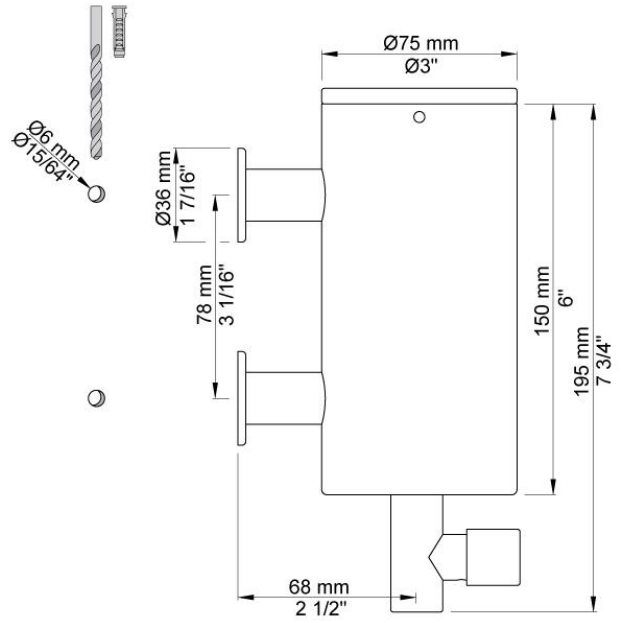

--

Date:
Client:
Project:

T10

Soap dispenser 0.5 l. pH neutral liquid soap can be used (pH value: 4,5 - 7,5). Viscosity: Approx. 1500cP - 2000cP at 20°C.

Available in colors

	Color 20, Brushed chrome
Color 02, Grey	Color 21, Carmine red
Color 04, Light blue	Color 25, Pink
Color 05, Orange	Color 27, Matt black
Color 06, Light green	Color 28, Matt white
Color 08, Yellow	Color 40, Brushed stainless steel
Color 09, Dark grey	Color 60, Black
Color 12, Mocca	Color 61, Brushed black
Color 14, Bright red	Color 63, Copper
Color 15, Dark blue	Color 64, Brushed Copper
Color 16, Polished chrome	Color 65, Gold
Color 17, Gloss black	Color 68, Silver
Color 18, White	Color 70, Brushed Gold
Color 19, Natural brass	