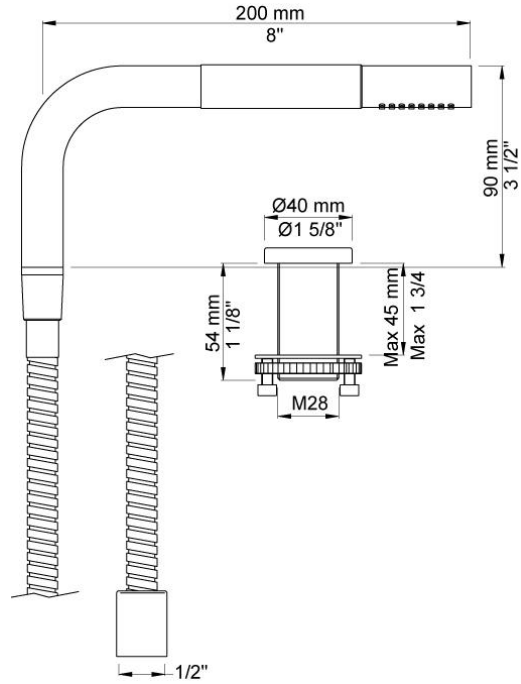

T1

Deck mounted pull out hand shower, with hose. Work top: Max. 45 mm. Hole cut out size: 30 mm.

Flow

	Bar:	1.0	2.0	3.0	4.0	5.0
T1	(l/min)	5.8	8.2	10.0	11.6	12.9
T1¹⁾	(l/min)	4.4	6.2	7.6	7.6	7.6

¹⁾ USA standard

Available in colors

	Color 20, Brushed chrome
Color 02, Grey	Color 21, Carmine red
Color 04, Light blue	Color 25, Pink
Color 05, Orange	Color 27, Matt black
Color 06, Light green	Color 28, Matt white
Color 08, Yellow	Color 40, Brushed stainless steel
Color 09, Dark grey	Color 60, Black
Color 12, Mocca	Color 61, Brushed black
Color 14, Bright red	Color 63, Copper
Color 15, Dark blue	Color 64, Brushed Copper
Color 16, Polished chrome	Color 65, Gold
Color 17, Gloss black	Color 68, Silver
Color 18, White	Color 70, Brushed Gold
Color 19, Natural brass