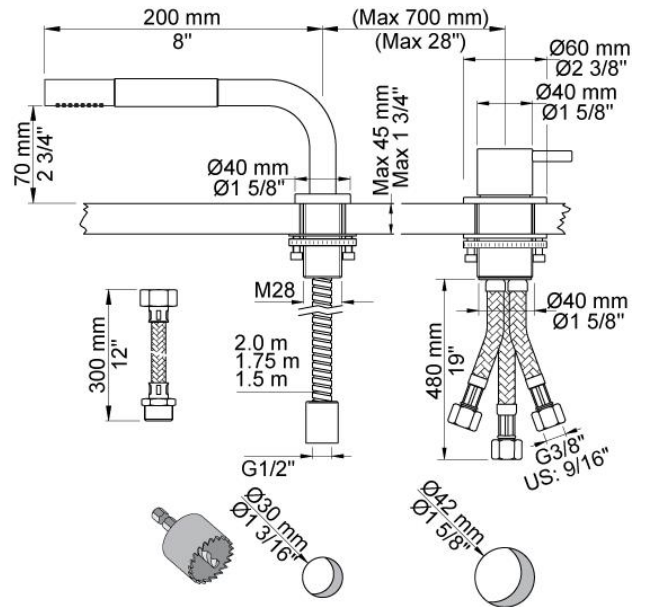

--

Date:
Client:
Project:

**SC9**

One-handle mixer 500 with hand shower T1.

**Flow**

	Bar:	1.0	2.0	3.0	4.0	5.0
SC9	(l/min)	5.8	8.2	10.0	11.6	12.9

**Available in colors**

Color 02, Grey	Color 21, Carmine red
Color 04, Light blue	Color 25, Pink
Color 05, Orange	Color 27, Matt black
Color 06, Light green	Color 28, Matt white
Color 08, Yellow	Color 40, Brushed stainless steel
Color 09, Dark grey	Color 60, Black
Color 12, Mocca	Color 61, Brushed black
Color 14, Bright red	Color 62, Deep black
Color 15, Dark blue	Color 63, Copper
Color 16, Polished chrome	Color 64, Brushed Copper
Color 17, Gloss black	Color 65, Gold
Color 18, White	Color 68, Silver
Color 19, Natural brass	Color 70, Brushed Gold
Color 20, Brushed chrome	

**500**  
One-handle table-mounted mixer.

**T1**  
Deck mounted pull out hand shower, with hose.  
Work top: Max. 45 mm.  
Hole cut out size: 30 mm.