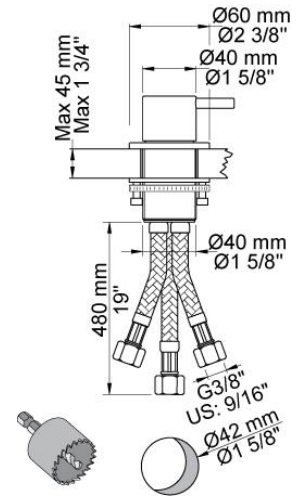

--

Date:
Client:
Project:

**SC9**

One-handle mixer 500 with hand shower T1.

**Flow**

	Bar:	1.0	2.0	3.0	4.0	5.0
SC9	(l/min)	5.8	8.2	10.0	11.6	12.9

**Available in colors**

Color 02, Grey	Color 21, Carmine red
Color 04, Light blue	Color 25, Pink
Color 05, Orange	Color 27, Matt black
Color 06, Light green	Color 28, Matt white
Color 08, Yellow	Color 40, Brushed stainless steel
Color 09, Dark grey	Color 60, Black
Color 12, Mocca	Color 61, Brushed black
Color 14, Bright red	Color 62, Deep black
Color 15, Dark blue	Color 63, Copper
Color 16, Polished chrome	Color 64, Brushed Copper
Color 17, Gloss black	Color 65, Gold
Color 18, White	Color 68, Silver
Color 19, Natural brass	Color 70, Brushed Gold
Color 20, Brushed chrome	

**500**  
One-handle table-mounted mixer.

**T1**  
Deck mounted pull out hand shower, with hose.  
Work top: Max. 45 mm.  
Hole cut out size: 30 mm.