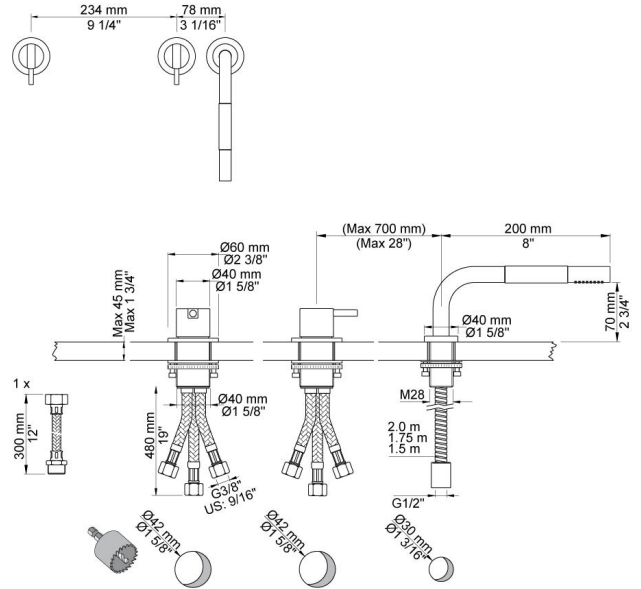

SC3

One-handle mixer 2500 can be used in conjunction with A24, one-handle mixer 2500 with hand shower T1. A24 sold separately.

Flow

	Bar:	1.0	2.0	3.0	4.0	5.0
2500	(l/min)	10.8	15.3	18.7	21.6	24.1
2500 ¹⁾	(l/min)	8.7	12.2	15.0	17.3	19.4
T1	(l/min)	5.8	8.2	10.0	11.6	12.9

¹⁾ A24

Available in colors

Color 02, Grey	Color 21, Carmine red
Color 04, Light blue	Color 25, Pink
Color 05, Orange	Color 27, Matt black
Color 06, Light green	Color 28, Matt white
Color 08, Yellow	Color 40, Brushed stainless steel
Color 09, Dark grey	Color 60, Black
Color 12, Mocca	Color 61, Brushed black
Color 14, Bright red	Color 62, Deep black
Color 15, Dark blue	Color 63, Copper
Color 16, Polished chrome	Color 64, Brushed Copper
Color 17, Gloss black	Color 65, Gold
Color 18, White	Color 68, Silver
Color 19, Natural brass	Color 70, Brushed Gold
Color 20, Brushed chrome