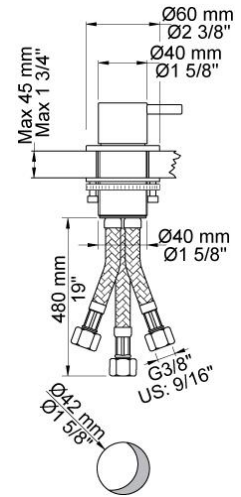

--

Date:
Client:
Project:

**SC3**

One-handle mixer 2500 can be used in conjunction with A24, one-handle mixer 2500 with hand shower T1. A24 sold separately.

**Flow**

	<b>Bar:</b>	<b>1.0</b>	<b>2.0</b>	<b>3.0</b>	<b>4.0</b>	<b>5.0</b>
2500	(l/min)	10.8	15.3	18.7	21.6	24.1
2500 <sup>1)</sup>	(l/min)	8.7	12.2	15.0	17.3	19.4
T1	(l/min)	5.8	8.2	10.0	11.6	12.9

**2500**  
One-handle table-mounted mixer, high flow.

**T1**  
Deck mounted pull out hand shower, with hose. Work top: Max. 45 mm. Hole cut out size: 30 mm.