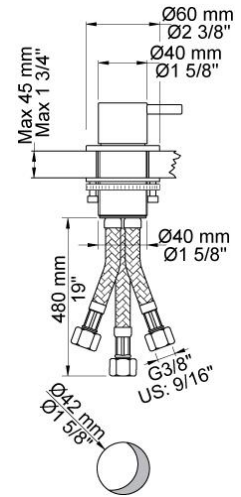

--

Date:
Client:
Project:

SC3

One-handle mixer 2500 can be used in conjunction with A24, one-handle mixer 2500 with hand shower T1. A24 sold separately.

Flow

	Bar:	1.0	2.0	3.0	4.0	5.0
2500	(l/min)	10.8	15.3	18.7	21.6	24.1
2500 ¹⁾	(l/min)	8.7	12.2	15.0	17.3	19.4
T1	(l/min)	5.8	8.2	10.0	11.6	12.9

2500
One-handle table-mounted mixer, high flow.

T1
Deck mounted pull out hand shower, with hose.
Work top: Max. 45 mm.
Hole cut out size: 30 mm.