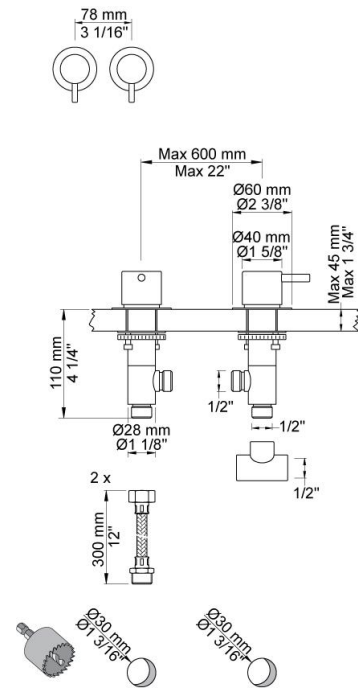

--

Date:
Client:
Project:

PSB Singapore

**SC2**

Two-handle mixer S50DH + S50D can be used in conjunction with A24.  
A24 sold separately.

**Flow**

	<b>Bar:</b>	<b>1.0</b>	<b>2.0</b>	<b>3.0</b>	<b>4.0</b>	<b>5.0</b>
SC2	(l/min)	28.9	40.8	50.0	57.7	64.5
SC2 - A24	(l/min)	11.3	15.9	19.5	22.5	25.2

**S50**  
 Stop valve with ¼ turn ceramic disc technology. Includes non-return valve and ½" inlet/outlet. 60 mm