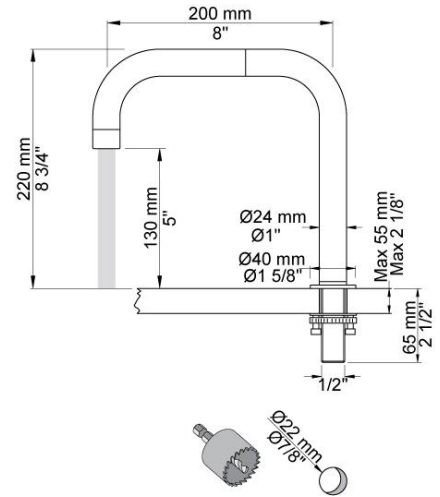

--

Date:
Client:
Project:

PSB Singapore

SC10

One-handle mixer 2500 with double swivel spout 090D and hand shower T1.

Flow

	Bar:	1.0	2.0	3.0	4.0	5.0
090D	(l/min)	10.4	14.7	18.0	20.8	23.2
T1	(l/min)	5.8	8.2	10.0	11.6	12.9

090D
Double swivel spout. Height 220 mm. Hole cut out size: 22 mm.

2500
One-handle table-mounted mixer, high flow.

T1
Deck mounted pull out hand shower, with hose. Work top: Max. 45 mm. Hole cut out size: 30 mm.