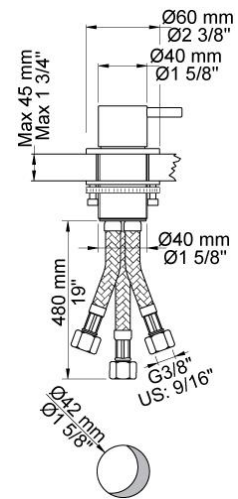

--

Date:
Client:
Project:

PSB Singapore

SC10

One-handle mixer 2500 with double swivel spout 090D and hand shower T1.

Flow

	Bar:	1.0	2.0	3.0	4.0	5.0
090D	(l/min)	10.4	14.7	18.0	20.8	23.2
T1	(l/min)	5.8	8.2	10.0	11.6	12.9

090D
Double swivel spout. Height 220 mm. Hole cut out size: 22 mm.

2500
One-handle table-mounted mixer, high flow.

T1
Deck mounted pull out hand shower, with hose. Work top: Max. 45 mm. Hole cut out size: 30 mm.