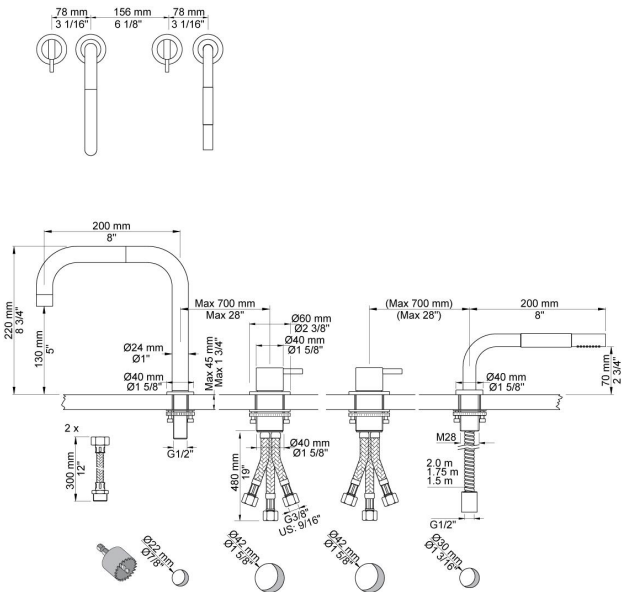

--

Date:
Client:
Project:

PSB Singapore

SC10

One-handle mixer 2500 with double swivel spout 090D and hand shower T1.

Flow

	Bar:	1.0	2.0	3.0	4.0	5.0
090D	(l/min)	10.4	14.7	18.0	20.8	23.2
T1	(l/min)	5.8	8.2	10.0	11.6	12.9

090D
Double swivel spout. Height 220 mm. Hole cut out size: 22 mm.

2500
One-handle table-mounted mixer, high flow.

T1
Deck mounted pull out hand shower, with hose. Work top: Max. 45 mm. Hole cut out size: 30 mm.