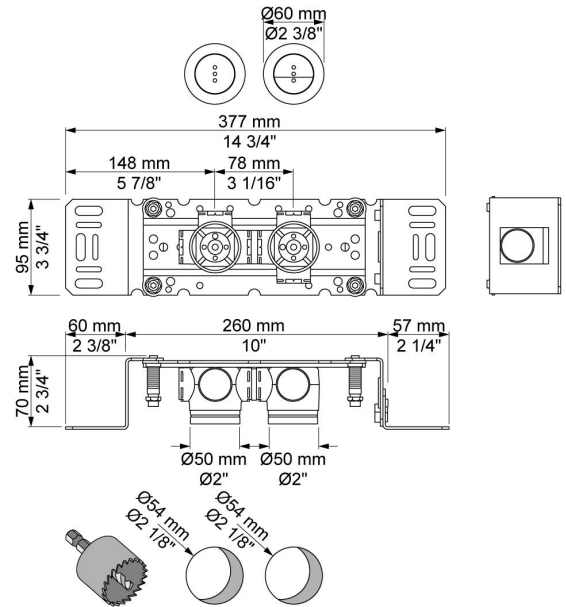

RS83E

Electronic dual flow cistern flush. Can be installed in different wall thicknesses using extensions. Up to 10 cm sensor range. Fits to Geberit cisterns: Sigma UP320, Geberit power supply (115.861.00.6) and Geberit lifting device for large and small flush with motor and control (115.862.00.6). Omega 82/98, Geberit power supply (115.861.00.6) and Geberit lifting device for large and small flush with motor and control (115.955.00.6). Please note: Not suitable for the Australian market. Outer diameter of flange: 60 mm. Required diameter of hole in wall: 54 mm.

Ada approved.

Available in colors

	Color 20, Brushed chrome
Color 02, Grey	Color 21, Carmine red
Color 04, Light blue	Color 25, Pink
Color 05, Orange	Color 27, Matt black
Color 06, Light green	Color 28, Matt white
Color 08, Yellow	Color 40, Brushed stainless steel
Color 09, Dark grey	Color 60, Black
Color 12, Mocca	Color 61, Brushed black
Color 14, Bright red	Color 63, Copper
Color 15, Dark blue	Color 64, Brushed Copper
Color 16, Polished chrome	Color 65, Gold
Color 17, Gloss black	Color 68, Silver
Color 18, White	Color 70, Brushed Gold
Color 19, Natural brass