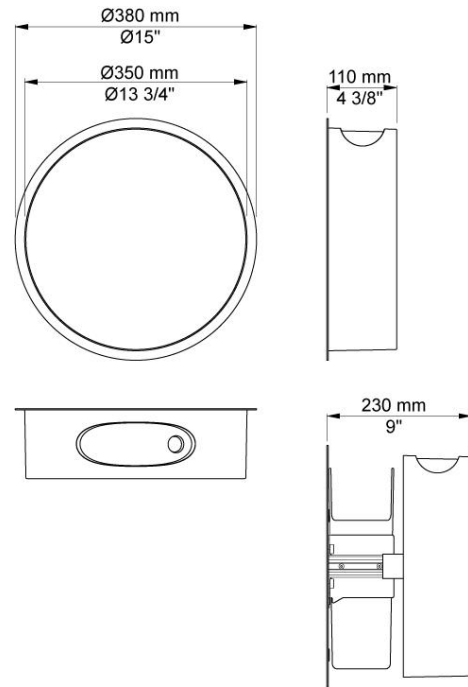

--

Date:
Client:
Project:

RS5

Retrofit waste bin with lid.
 Diameter incl. ring: 380 mm.
 Depth: 110 mm.
 Capacity 8 litre/60-90 tissues.
 Bags for RS5 size 50 cm x 40 cm.

Consists of:
 Ring, material: High polished chrome, natural brass, brushed chrome, brushed stainless steel or 15 different colours.
 Container, wood, lacquer sealed. Surface colour White or Black.