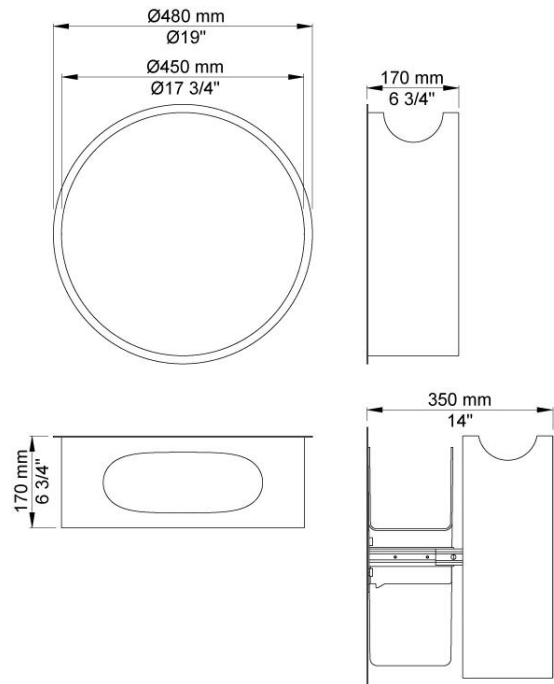

--

Date:
Client:
Project:

RS4

Retrofit waste bin. Diameter incl. ring: 480 mm. Depth: 170 mm. Capacity 22 litre/150-250 tissues. Consists of: Ring, material: High polished chrome, natural brass, brushed chrome, brushed stainless steel or 15 different colours. Container, wood, lacquer sealed. Surface colour White or Black.