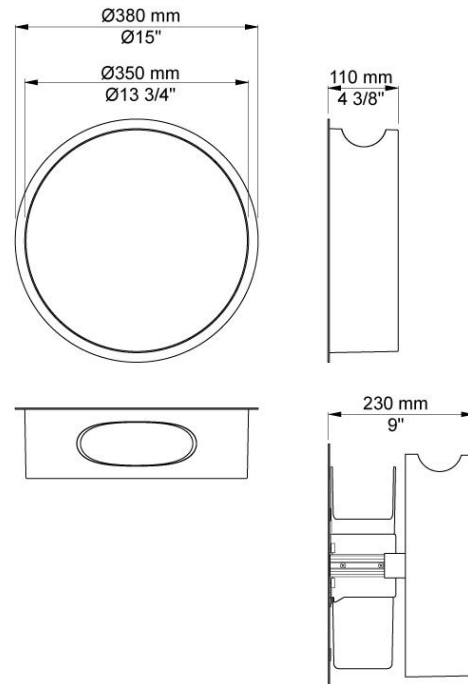

--

Date:
Client:
Project:

RS3

Retrofit waste bin.
 Diameter incl. ring: 380 mm.
 Depth: 110 mm.
 Capacity 8 litre/60-90 tissues.
 Bags for RS3 size 50 cm x 40 cm.
 Surface colour white or black.
 Consists of:
 Ring, material: High polished chrome, natural brass, brushed chrome, brushed stainless steel or 15 different colours.
 Container, material: PC/ABS laquered, surface colour white or black.