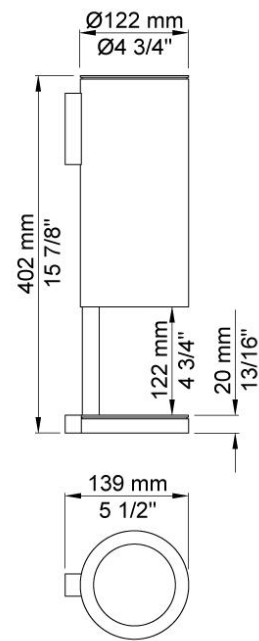

--

Date:
Client:
Project:

CE

**RS11/1**

Wall-mounted hands-free sanitiser spirit, foam or fluid soap/sanitiser gel dispenser.

Capacity: 1000 ml equals 1000 doses.

Battery: 4 x 1,5V AA.

Separate pump units included:

VR414 for sanitiser spirit.

VR415 for foam soap and foam disinfection.

VR416 for all kinds of fluid soap and sanitiser gel.

Available in all VOLA finishes, container, ring and lid in black or white.

Ada approved.