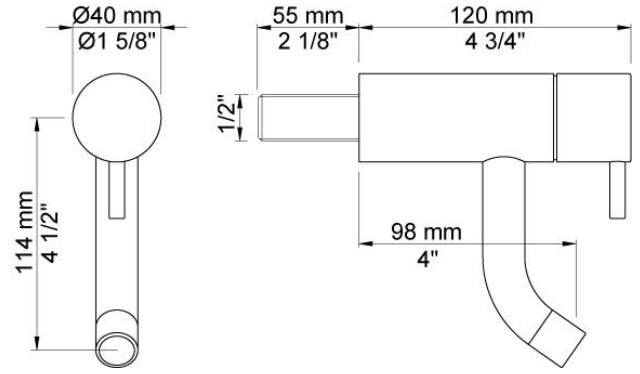

--

Date:
Client:
Project:

RB4

Pillar tap with ¼ turn ceramic disc technology, with fixed spout and water saving aerator.

Flow

	Bar:	1.0	2.0	3.0	4.0	5.0
RB4	(l/min)	2.9	4.1	5.0	5.0	5.0

Available in colors

Color 02, Grey	Color 20, Brushed chrome
Color 04, Light blue	Color 21, Carmine red
Color 05, Orange	Color 25, Pink
Color 06, Light green	Color 27, Matt black
Color 08, Yellow	Color 28, Matt white
Color 09, Dark grey	Color 60, Black
Color 12, Mocca	Color 61, Brushed black
Color 14, Bright red	Color 62, Deep black
Color 15, Dark blue	Color 63, Copper
Color 16, Polished chrome	Color 64, Brushed Copper
Color 17, Gloss black	Color 65, Gold
Color 18, White	Color 68, Silver
Color 19, Natural brass	Color 70, Brushed Gold