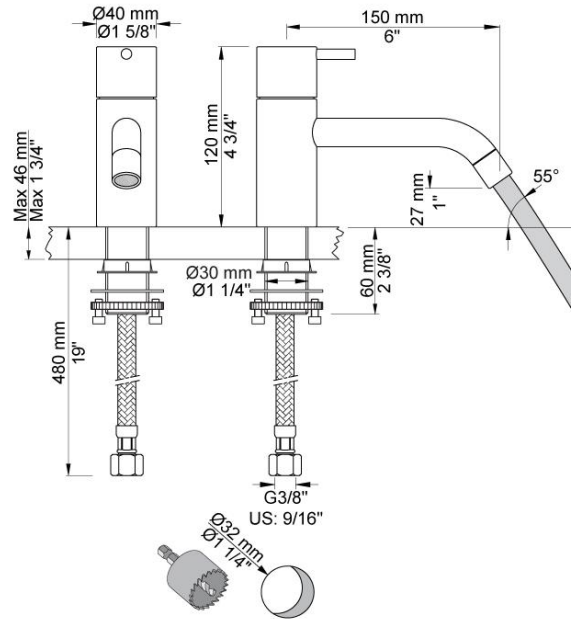

RB1/150

Pillar tap for cold water, with ¼ turn ceramic disc technology, fixed spout with spout projection 150 mm and water saving aerator. Hole cut out size: 32 mm.

Flow

	Bar:	1.0	2.0	3.0	4.0	5.0
RB1/150	(l/min)	2.9	4.1	5.0	5.0	5.0
RB1/150¹⁾	(l/min)	2.6	3.7	4.5	4.5	4.5

¹⁾ USA Standard

Available in colors

	Color 20, Brushed chrome
Color 02, Grey	Color 21, Carmine red
Color 04, Light blue	Color 25, Pink
Color 05, Orange	Color 27, Matt black
Color 06, Light green	Color 28, Matt white
Color 08, Yellow	Color 40, Brushed stainless steel
Color 09, Dark grey	Color 60, Black
Color 12, Mocca	Color 61, Brushed black
Color 14, Bright red	Color 63, Copper
Color 15, Dark blue	Color 64, Brushed Copper
Color 16, Polished chrome	Color 65, Gold
Color 17, Gloss black	Color 68, Silver
Color 18, White	Color 70, Brushed Gold
Color 19, Natural brass