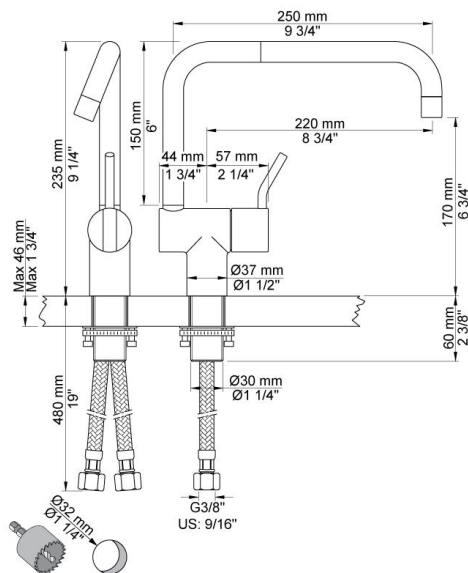

--

Date:
Client:
Project:

KV1M/250

One-handle mixer with medium lever, ceramic disc technology, double swivel spout and water saving aerator, projection 250 mm., height 235 mm. Pipe size: 3/8". Hole cut out size: 32 mm.

Flow

	Bar:	1.0	2.0	3.0	4.0	5.0
KV1M/250	(l/min)	4.8	6.8	8.3	8.3	8.3
KV1M/250 ¹⁾	(l/min)	2.6	3.7	4.5	4.5	4.5

¹⁾ USA standard

Available in colors

	Color 20, Brushed chrome
Color 02, Grey	Color 21, Carmine red
Color 04, Light blue	Color 25, Pink
Color 05, Orange	Color 27, Matt black
Color 06, Light green	Color 28, Matt white
Color 08, Yellow	Color 40, Brushed stainless steel
Color 09, Dark grey	Color 60, Black
Color 12, Mocca	Color 61, Brushed black
Color 14, Bright red	Color 63, Copper
Color 15, Dark blue	Color 64, Brushed Copper
Color 16, Polished chrome	Color 65, Gold
Color 17, Gloss black	Color 68, Silver
Color 18, White	Color 70, Brushed Gold
Color 19, Natural brass	