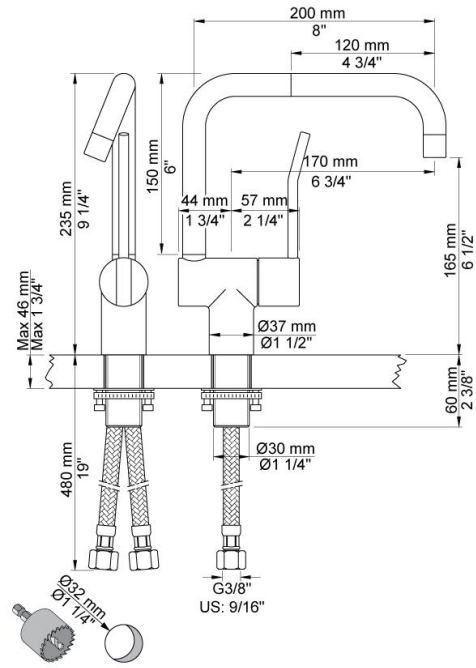

--

Date:
Client:
Project:

KV1L

One-handle mixer with ceramic disc technology, long lever and double swivel spout and water saving aerator. Height 235 mm. Pipe size: 3/8". Hole cut out size: 32 mm.

Ada approved.

Flow

	Bar:	1.0	2.0	3.0	4.0	5.0
KV1L	(l/min)	4.8	6.8	8.3	8.3	8.3
KV1L ¹⁾	(l/min)	2.6	3.7	4.5	4.5	4.5

¹⁾ USA standard

Available in colors

	Color 20, Brushed chrome
Color 02, Grey	Color 21, Carmine red
Color 04, Light blue	Color 25, Pink
Color 05, Orange	Color 27, Matt black
Color 06, Light green	Color 28, Matt white
Color 08, Yellow	Color 40, Brushed stainless steel
Color 09, Dark grey	Color 60, Black
Color 12, Mocca	Color 61, Brushed black
Color 14, Bright red	Color 63, Copper
Color 15, Dark blue	Color 64, Brushed Copper
Color 16, Polished chrome	Color 65, Gold
Color 17, Gloss black	Color 68, Nickel
Color 18, White	Color 70, Brushed Gold
Color 19, Natural brass	