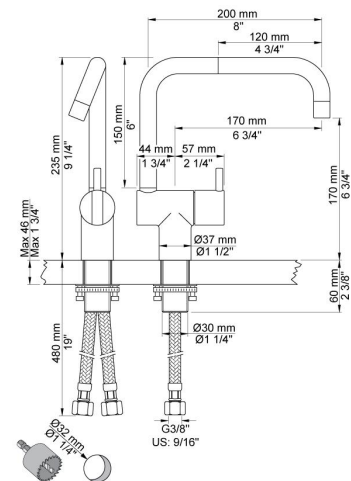

--

Date:
Client:
Project:

KV1-500T1

One-handle mixer with ceramic disc technology, double swivel spout with water saving aerator, one-handle mixer 500 and hand shower T1. Pipe size: 3/8". Hole cut out size: 32 mm.

Flow

	Bar:	1.0	2.0	3.0	4.0	5.0
KV1	(l/min)	4.8	6.8	8.3	8.3	8.3
KV1	(l/min)	2.6	3.7	4.5	4.5	4.5
T1	(l/min)	6.3	9.0	11.0	12.7	14.2

Available in colors

	Color 20, Brushed chrome
Color 02, Grey	Color 21, Carmine red
Color 04, Light blue	Color 25, Pink
Color 05, Orange	Color 27, Matt black
Color 06, Light green	Color 28, Matt white
Color 08, Yellow	Color 40, Brushed stainless steel
Color 09, Dark grey	Color 60, Black
Color 12, Mocca	Color 61, Brushed black
Color 14, Bright red	Color 63, Copper
Color 15, Dark blue	Color 64, Brushed Copper
Color 16, Polished chrome	Color 65, Gold
Color 17, Gloss black	Color 68, Silver
Color 18, White	Color 70, Brushed Gold
Color 19, Natural brass	

500
One-handle table-mounted mixer.

KV1
One-handle mixer with ceramic disc technology, double swivel spout and water saving aerator. Height 235 mm. Pipe size: 3/8". Hole cut out size: 32 mm.

T1
Deck mounted pull out hand shower, with hose. Work top: Max. 45 mm. Hole cut out size: 30 mm.