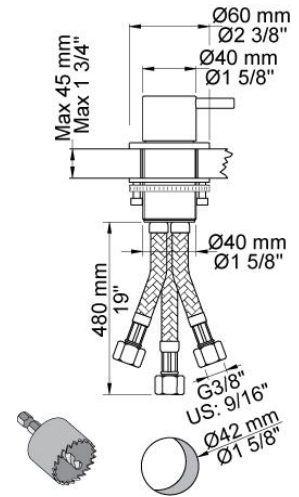

--

Date:
Client:
Project:

KV1-500T1

One-handle mixer with ceramic disc technology, double swivel spout with water saving aerator, one-handle mixer 500 and hand shower T1. Pipe size: 3/8". Hole cut out size: 32 mm.

Flow

	Bar:	1.0	2.0	3.0	4.0	5.0
KV1	(l/min)	4.8	6.8	8.3	8.3	8.3
KV1	(l/min)	2.6	3.7	4.5	4.5	4.5
T1	(l/min)	6.3	9.0	11.0	12.7	14.2

Available in colors

	Color 20, Brushed chrome
Color 02, Grey	Color 21, Carmine red
Color 04, Light blue	Color 25, Pink
Color 05, Orange	Color 27, Matt black
Color 06, Light green	Color 28, Matt white
Color 08, Yellow	Color 40, Brushed stainless steel
Color 09, Dark grey	Color 60, Black
Color 12, Mocca	Color 61, Brushed black
Color 14, Bright red	Color 63, Copper
Color 15, Dark blue	Color 64, Brushed Copper
Color 16, Polished chrome	Color 65, Gold
Color 17, Gloss black	Color 68, Silver
Color 18, White	Color 70, Brushed Gold
Color 19, Natural brass	

500
One-handle table-mounted mixer.

KV1
One-handle mixer with ceramic disc technology, double swivel spout and water saving aerator. Height 235 mm. Pipe size: 3/8". Hole cut out size: 32 mm.

T1
Deck mounted pull out hand shower, with hose. Work top: Max. 45 mm. Hole cut out size: 30 mm.