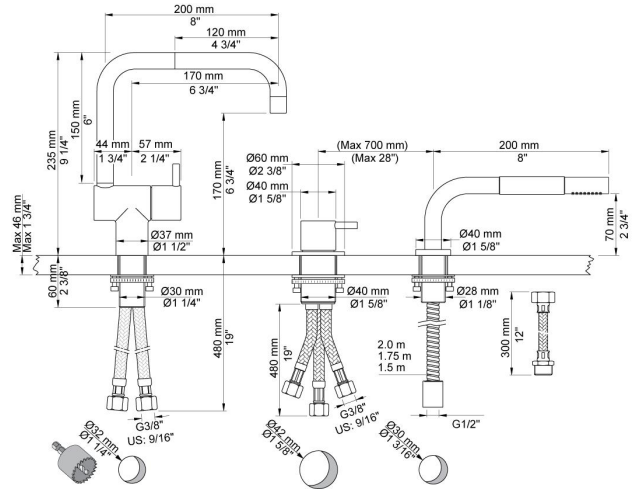

--

Date:
Client:
Project:

KV1-500T1

One-handle mixer with ceramic disc technology, double swivel spout with water saving aerator, one-handle mixer 500 and hand shower T1. Pipe size: 3/8". Hole cut out size: 32 mm.

Flow

	Bar:	1.0	2.0	3.0	4.0	5.0
KV1	(l/min)	4.8	6.8	8.3	8.3	8.3
KV1	(l/min)	2.6	3.7	4.5	4.5	4.5
T1	(l/min)	6.3	9.0	11.0	12.7	14.2

Available in colors

	Color 20, Brushed chrome
Color 02, Grey	Color 21, Carmine red
Color 04, Light blue	Color 25, Pink
Color 05, Orange	Color 27, Matt black
Color 06, Light green	Color 28, Matt white
Color 08, Yellow	Color 40, Brushed stainless steel
Color 09, Dark grey	Color 60, Black
Color 12, Mocca	Color 61, Brushed black
Color 14, Bright red	Color 63, Copper
Color 15, Dark blue	Color 64, Brushed Copper
Color 16, Polished chrome	Color 65, Gold
Color 17, Gloss black	Color 68, Silver
Color 18, White	Color 70, Brushed Gold
Color 19, Natural brass	

500
One-handle table-mounted mixer.

KV1
One-handle mixer with ceramic disc technology, double swivel spout and water saving aerator. Height 235 mm. Pipe size: 3/8". Hole cut out size: 32 mm.

T1
Deck mounted pull out hand shower, with hose. Work top: Max. 45 mm. Hole cut out size: 30 mm.